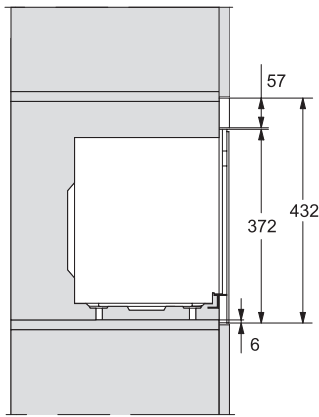

M2230SC, installation drawings

M2230SC, installation drawings

M223xSC, installation drawings

M223xSC, installation drawings

M223xSC, installation drawing

M223xSC, AB45-2, installation drawing

M223xSC, AB45-2, installation drawing

M223xSC, AB42-1, installation drawing

M223xSC, AB42-1, installation drawing

M 2230 SC

Cuptor cu microunde incorporabil
comenzi cu senzori pe laterală, pentru utilizare confortabilă.

M223xSC, AB38-1, installation drawing

M223xSC, AB38-1, installation drawing

M223xSC, AB36, installation drawing

M223xSC, AB36, installation drawing

M22xxSC, installation drawing

M22xxSC, installation drawing