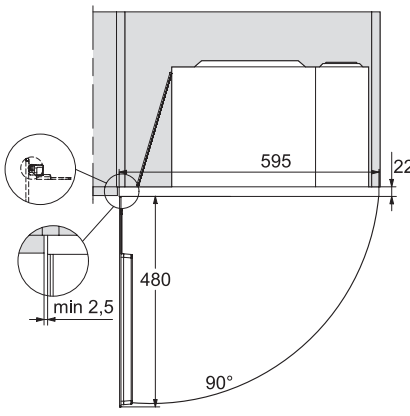

M2230SC, installation drawings

M2230SC, installation drawings

M223xSC, installation drawings

M223xSC, installation drawings

M223xSC, installation drawing

M223xSC, AB45-2, installation drawing

M223xSC, AB45-2, installation drawing

M223xSC, AB42-1, installation drawing

M223xSC, AB42-1, installation drawing

M 2230 SC

Cuptor cu microunde incorporabil
comenzi cu senzori pe laterală, pentru utilizare confortabilă.

M223xSC, AB38-1, installation drawing