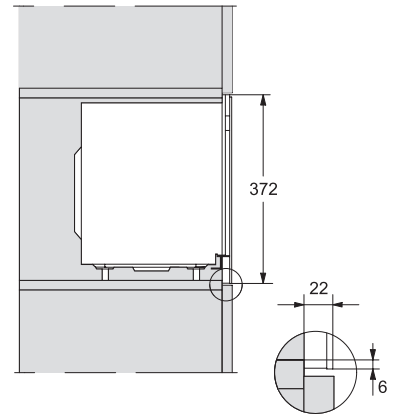

M2230SC, installation drawings

M2230SC, installation drawings

M223xSC, installation drawings

M223xSC, installation drawings

M223xSC, installation drawing

M223xSC, AB45-2, installation drawing

M223xSC, AB45-2, installation drawing

M223xSC, AB42-1, installation drawing

M223xSC, AB42-1, installation drawing

M 2230 SC

Cuptor cu microunde incorporabil
comenzi cu senzori pe laterală, pentru utilizare confortabilă.

M223xSC, AB38-1, installation drawing

M223xSC, AB38-1, installation drawing

M223xSC, AB36, installation drawing

M223xSC, AB36, installation drawing

M22xxSC, installation drawing

M22xxSC, installation drawing