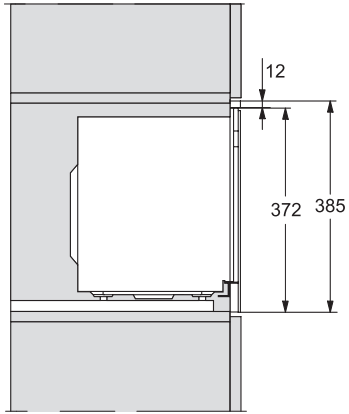

M2230SC, installation drawings

M2230SC, installation drawings

M223xSC, installation drawings

M223xSC, installation drawings

M223xSC, installation drawing

M223xSC, AB45-2, installation drawing

M223xSC, AB45-2, installation drawing

M223xSC, AB42-1, installation drawing

M223xSC, AB42-1, installation drawing

M 2230 SC

Cuptor cu microunde incorporabil
comenzi cu senzori pe laterală, pentru utilizare confortabilă.

M223xSC, AB38-1, installation drawing