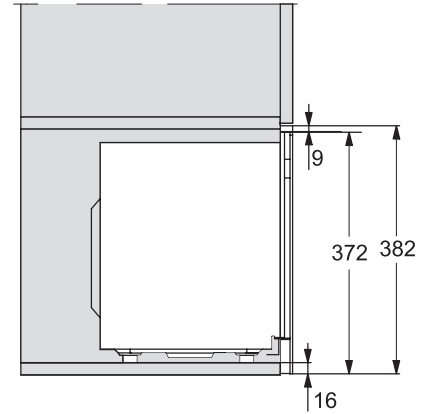

M2230SC, installation drawings

M2230SC, installation drawings

M223xSC, installation drawings

M223xSC, installation drawings

M223xSC, installation drawing

M223xSC, AB45-2, installation drawing

M223xSC, AB45-2, installation drawing

M223xSC, AB42-1, installation drawing

M223xSC, AB42-1, installation drawing

M 2230 SC

Cuptor cu microunde incorporabil
comenzi cu senzori pe laterală, pentru utilizare confortabilă.

M223xSC, AB38-1, installation drawing

M223xSC, AB38-1, installation drawing

M223xSC, AB36, installation drawing

M223xSC, AB36, installation drawing

M22xxSC, installation drawing

M22xxSC, installation drawing