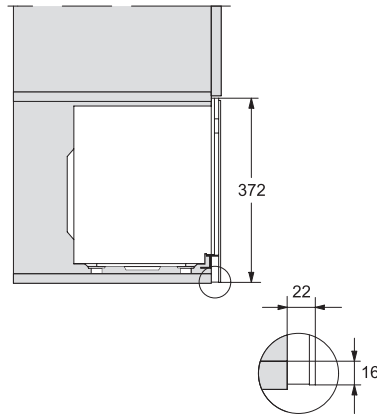

M2230SC, installation drawings

M2230SC, installation drawings

M223xSC, installation drawings

M223xSC, installation drawings

M223xSC, installation drawing

M223xSC, AB45-2, installation drawing

M223xSC, AB45-2, installation drawing

M223xSC, AB42-1, installation drawing

M223xSC, AB42-1, installation drawing

M 2230 SC

Cuptor cu microunde incorporabil
comenzi cu senzori pe laterală, pentru utilizare confortabilă.

M223xSC, AB38-1, installation drawing

M223xSC, AB38-1, installation drawing

M223xSC, AB36, installation drawing

M223xSC, AB36, installation drawing

M22xxSC, installation drawing

M22xxSC, installation drawing