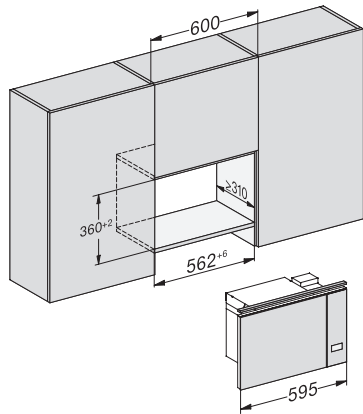

M223xSC, AB36, installation drawing