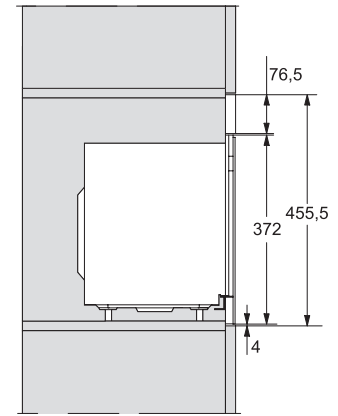

M2230SC, installation drawings

M2230SC, installation drawings

M223xSC, installation drawings

M223xSC, installation drawings

M223xSC, installation drawing

M223xSC, AB45-2, installation drawing

M223xSC, AB45-2, installation drawing

M223xSC, AB42-1, installation drawing

M223xSC, AB42-1, installation drawing

M 2230 SC

Cuptor cu microunde incorporabil
comenzi cu senzori pe laterală, pentru utilizare confortabilă.

M223xSC, AB38-1, installation drawing

M223xSC, AB38-1, installation drawing

M223xSC, AB36, installation drawing

M223xSC, AB36, installation drawing

M22xxSC, installation drawing

M22xxSC, installation drawing