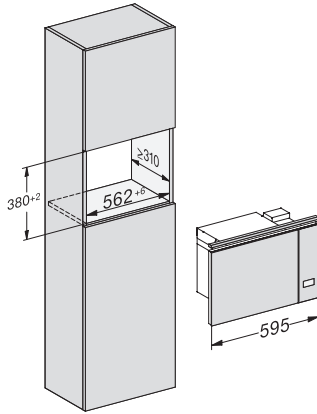

M2230SC, installation drawings

M2230SC, installation drawings

M223xSC, installation drawings

M223xSC, installation drawings

M223xSC, installation drawing

M223xSC, AB45-2, installation drawing

M223xSC, AB45-2, installation drawing

M223xSC, AB42-1, installation drawing

M223xSC, AB42-1, installation drawing

M 2230 SC

Cuptor cu microunde incorporabil
comenzi cu senzori pe laterală, pentru utilizare confortabilă.

M223xSC, AB38-1, installation drawing

M223xSC, AB38-1, installation drawing

M223xSC, AB36, installation drawing

M223xSC, AB36, installation drawing

M22xxSC, installation drawing

M22xxSC, installation drawing