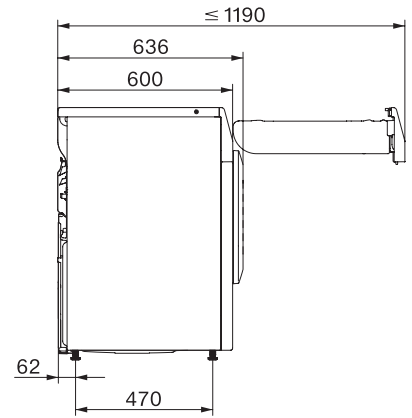

TED655WP EcoSpeed&9kg  
T1 Varmepumpetørketrommel:  
9 kg | DirectSensor | DryCare 40 | HygieneDry | Miele@home

T1 installation drawing, slanted facia or straight facia, measures in mm

T1 drawing, slanted facia or straight facia, measures in mm

T1 drawing, slanted facia or straight facia, with porthole, measures in mm

T1 drawing, slanted facia or straight facia, measures in mm