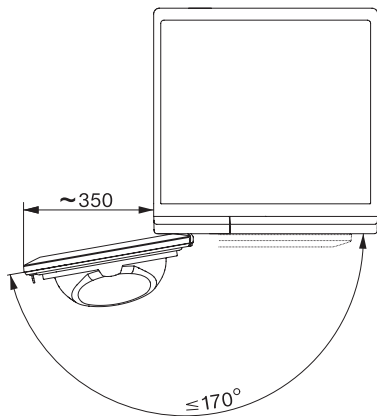

TED655WP EcoSpeed&9kg  
T1 Varmepumpetørketrommel:  
9 kg | DirectSensor | DryCare 40 | HygieneDry | Miele@home

T1 installation drawing, slanted facia or straight facia, measures in mm

T1 drawing, slanted facia or straight facia, measures in mm

T1 drawing, slanted facia or straight facia, with porthole, measures in mm

T1 drawing, slanted facia or straight facia, measures in mm