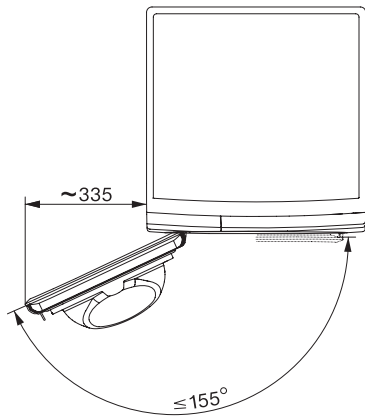

TSH783WP EcoSpeed&9kg
T1 Varmepumpetørketrommel:
9 kg | DirectSensor | SilenceDrum | DryCare 40 | HygieneDry

T1 installation drawing, facia 5 degree, measures in mm

T1 drawing, facia 5 degree, measures in mm

T1 drawing, facia 5 degree, with porthole, measures in mm

T1 drawing, facia 5 degree, measures in mm