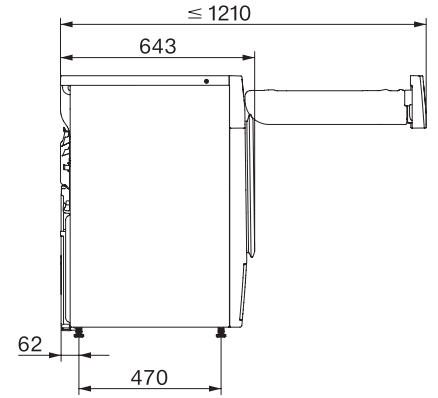

TSD643WP EcoSpeed&9kg
T1 Varmepumpetørketrommel:
9 kg | DirectSensor | DryCare 40 | HygieneDry | Miele@home

T1 installation drawing, facia 5 degree, measures in mm

T1 drawing, facia 5 degree, measures in mm

T1 drawing, facia 5 degree, with porthole, measures in mm

T1 drawing, facia 5 degree, measures in mm