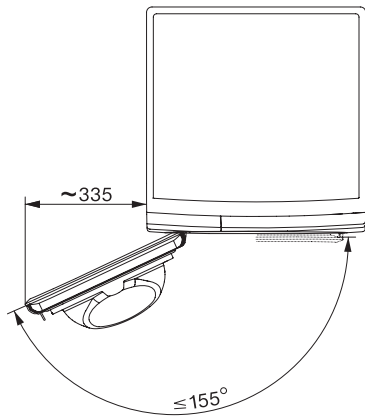

TSD643WP EcoSpeed&9kg
T1 Varmepumpetørketrommel:
9 kg | DirectSensor | DryCare 40 | HygieneDry | Miele@home

T1 installation drawing, facia 5 degree, measures in mm

T1 drawing, facia 5 degree, measures in mm

T1 drawing, facia 5 degree, with porthole, measures in mm

T1 drawing, facia 5 degree, measures in mm