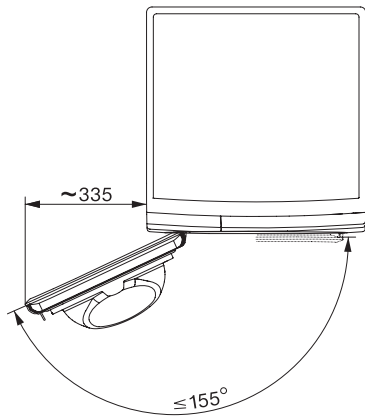

TWD640WP EcoSpeed&9kg
T1 Varmepumpetørketrommel:
9 kg | DirectSensor | DryCare 40 | HygieneDry | Miele@home

T1 installation drawing, facia 5 degree, measures in mm

T1 drawing, facia 5 degree, measures in mm

T1 drawing, facia 5 degree, with porthole, measures in mm

T1 drawing, facia 5 degree, measures in mm