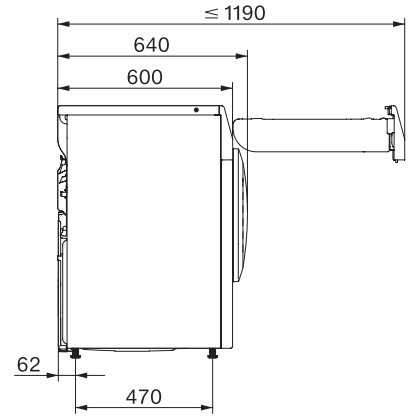

TEA535WP 8kg Active

T1 Varmepumpetørketrommel:

8 kg | EasyControl | EcoSpeed | EcoDry-teknologi | FragranceDos

T1 installation drawing, slanted facia or straight facia, measures in mm

T1 drawing, slanted facia or straight facia, measures in mm

T1 drawing, slanted facia or straight facia, without porthole, measures in mm

T1 drawing, slanted facia or straight facia, measures in mm