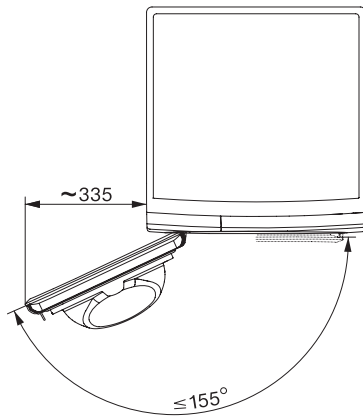

TSA523WP 8kg Active

T1 Varmepumpetørketrommel:

8 kg | EasyControl | EcoSpeed | EcoDry-teknologi | FragranceDos

T1 installation drawing, facia 5 degree, measures in mm

T1 drawing, facia 5 degree, measures in mm

T1 drawing, facia 5 degree, with porthole, measures in mm

T1 drawing, facia 5 degree, measures in mm