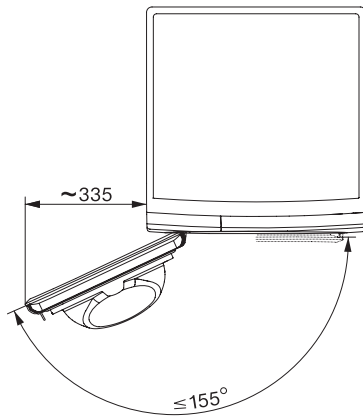

TWA520WP 8kg Active

T1 Varmepumpetørketrommel:

8 kg | EasyControl | EcoSpeed | EcoDry-teknologi | FragranceDos

T1 installation drawing, facia 5 degree, measures in mm

T1 drawing, facia 5 degree, measures in mm

T1 drawing, facia 5 degree, with porthole, measures in mm

T1 drawing, facia 5 degree, measures in mm