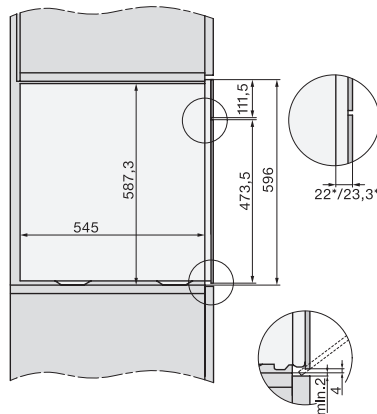

Installation_DGC_XXL_ESW7x10_EVS7010 installation drawings

built-in DGC XXL, installation drawing

DGC7x65 connections and ventilation 60cm, installation drawing

built-in DGC XXL build-under, installation drawing

screw joint DGC XXL, installation drawing

DGC7x4x swivel range of the aperture, installation drawings

side view DGC XXL, installation drawings