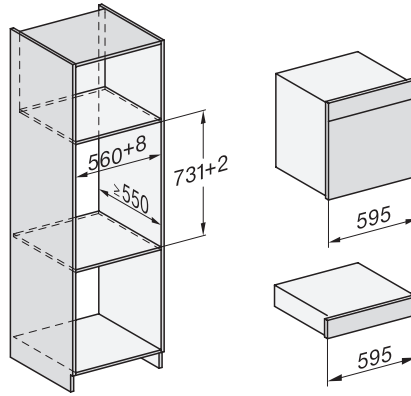

Installation_DGC_XXL_ESW7x10_EVS7010 installation drawings

built-in DGC XXL, installation drawing

DGC7x65 connections and ventilation 60cm, installation drawing

built-in DGC XXL build-under, installation drawing

screw joint DGC XXL, installation drawing

DGC7x4x swivel range of the aperture, installation drawings

side view DGC XXL, installation drawings