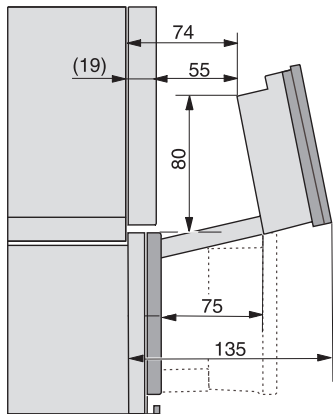

Installation_DGC_XXL_ESW7x10_EVS7010 installation drawings

built-in DGC XXL, installation drawing

DGC7x65 connections and ventilation 60cm, installation drawing

built-in DGC XXL build-under, installation drawing

screw joint DGC XXL, installation drawing

DGC7x4x swivel range of the aperture, installation drawings

side view DGC XXL, installation drawings