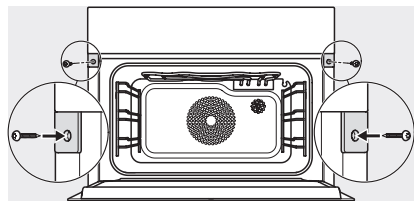

Installation_DG_DGM_DGC_XL_ESW7x10_EV57010, installation drawings

built-in DG DGM DGC XL build-under, installation drawing

DGC7x4x built-in tall cabinet, installation drawing

DGC7x45 connections and ventilation 45cm, installation drawing

DGC7x4x swivel range of the aperture, installation drawings

screw joint DGC XL, installation drawing

side view DGC XL, installation drawings