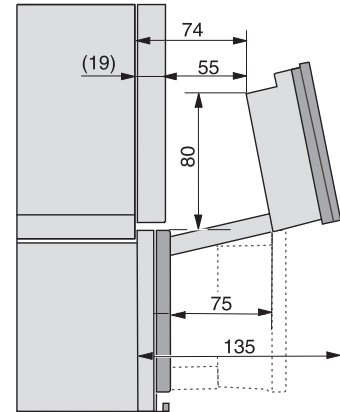

Installation_DG_DGM_DGC_XL_ESW7x10_EV57010, installation drawings

built-in DG DGM DGC XL build-under, installation drawing

DGC7x4x built-in tall cabinet, installation drawing

DGC7x45 connections and ventilation 45cm, installation drawing

DGC7x4x swivel range of the aperture, installation drawings

screw joint DGC XL, installation drawing

side view DGC XL, installation drawings