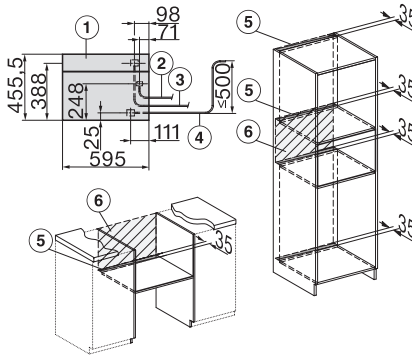

Installation_DG_DGM_DGC_XL_ESW7x10_EV57010, installation drawings

built-in DG DGM DGC XL build-under, installation drawing

DGC7x4x built-in tall cabinet, installation drawing

DGC7x45 connections and ventilation 45cm, installation drawing

DGC7x4x swivel range of the aperture, installation drawings

screw joint DGC XL, installation drawing

side view DGC XL, installation drawings