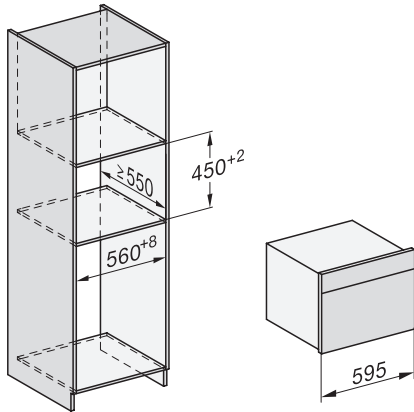

Installation_DG_DGM_DGC_XL_ESW7x10_EV57010, installation drawings

built-in DG DGM DGC XL build-under, installation drawing

DGC7x4x built-in tall cabinet, installation drawing

DGC7x45 connections and ventilation 45cm, installation drawing

DGC7x4x swivel range of the aperture, installation drawings

screw joint DGC XL, installation drawing

side view DGC XL, installation drawings