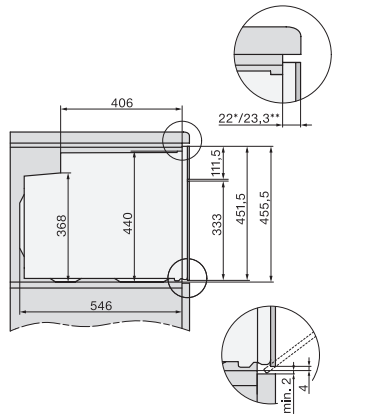

H 7840 BPX

Håndtaksløs kompaktstekeovn

i perfekt kombinerbar design med steketermometer og BrilliantLight.

side view H7000 M, installation drawings

built-in H7000 M, installation drawing

built-in H7000 M build-under, installation drawing

Installation H7000 M, installation drawing

side view H7000 M build-under, installation drawings