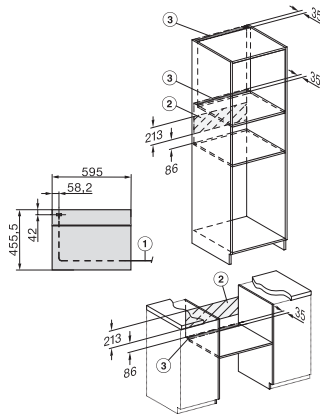

H 7840 BPX

Håndtaksløs kompaktstekeovn

i perfekt kombinerbar design med steketermometer og BrilliantLight.

side view H7000 M, installation drawings

built-in H7000 M, installation drawing

built-in H7000 M build-under, installation drawing

Installation H7000 M, installation drawing

side view H7000 M build-under, installation drawings