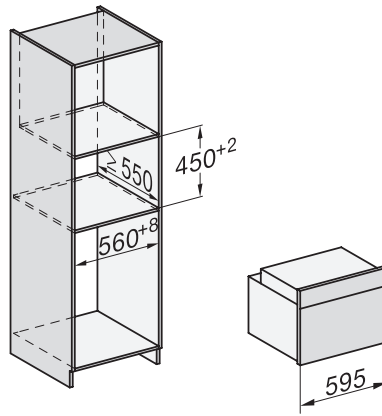

H 7840 BPX

Håndtaksløs kompaktstekeovn

i perfekt kombinerbar design med steketermometer og BrilliantLight.

side view H7000 M, installation drawings

built-in H7000 M, installation drawing

built-in H7000 M build-under, installation drawing