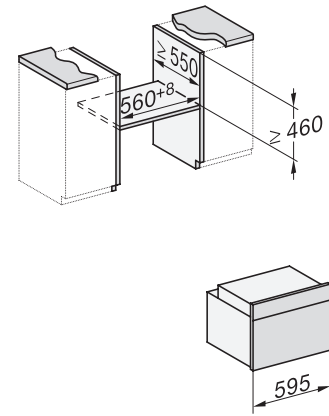

H 7840 BPX

Håndtaksløs kompaktstekeovn

i perfekt kombinerbar design med steketermometer og BrilliantLight.

side view H7000 M, installation drawings

built-in H7000 M, installation drawing

built-in H7000 M build-under, installation drawing

Installation H7000 M, installation drawing

side view H7000 M build-under, installation drawings