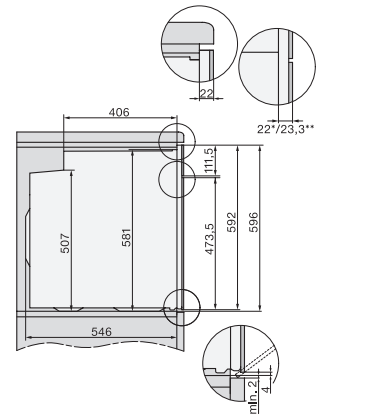

H 7464 BPX

Stekeovn uten håndtak

i perfekt kombinerbar design med steketermometer og LED-belysning.

installation H7000 XL, installation drawing

side view H7000 XL, installation drawings

built-in H7000 XL, installation drawing

Installation H7000 XL underframe, installation drawings

Installation H7000 BM XL, installation drawings

side view H7000 XL build-under, installation drawing

side view Kombi BM XL, installation drawings

Installation Kombi BM XL, installation drawings