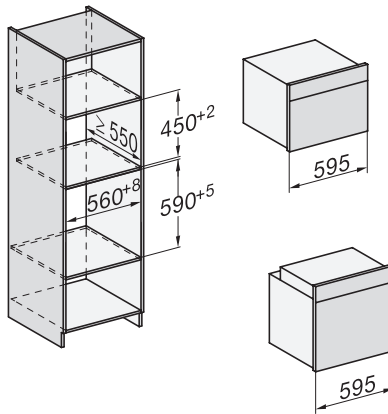

Installation H7000 BM XL, installation drawings