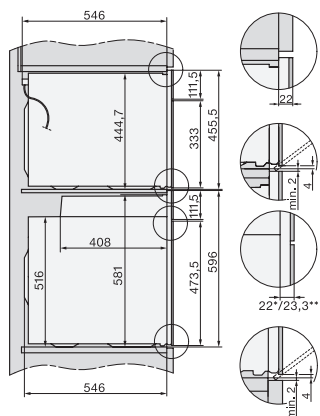

H 7464 BPX

Stekeovn uten håndtak

i perfekt kombinerbar design med steketermometer og LED-belysning.

installation H7000 XL, installation drawing

side view H7000 XL, installation drawings

built-in H7000 XL, installation drawing

Installation H7000 XL underframe, installation drawings

Installation H7000 BM XL, installation drawings

side view H7000 XL build-under, installation drawing

side view Kombi BM XL, installation drawings

Installation Kombi BM XL, installation drawings