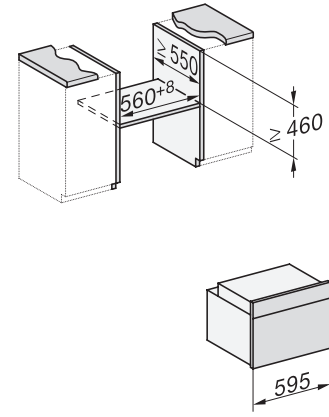

built-in H7000 M build-under, installation drawing