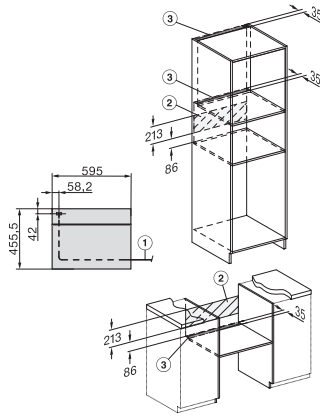

595

Produktthøyde i mm

456

Produktdybde i mm

568

Vekt i kg

38,0

Total tilkoblingsverdi i kW

Installation H7000 M, installation drawing

side view H7000 M build-under, installation drawings