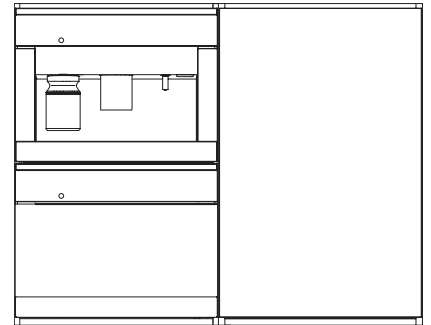

## KWT 6422 iG-1

Vinskop for innbygging med FlexiFrame og Push2open for kvalitetsbevisste vinelskere.

KWT6422iG, KWT6422iG-1, Installation draw

KWT6422iG, KWT6422iG-1, Installation draw, side view

KWT6422iG, KWT6422iG-1, Installation draw

KWT6422iG, KWT6422iG-1, Installation draw, side view

ENB1060, combination 2x45er + KWT6422iG, Installation draw

KWT6422iG, KWT6422iG-1, Interior dimensions (Installation drawings)

ENB1060, combination 60er & 32er ESW + 2x45er + KWT6422iG, Installation draw