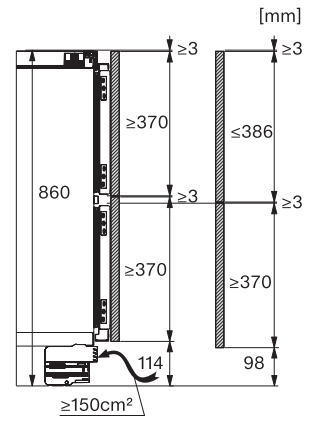

## KU 7175 D

Kjøleskap for innbygging, 86–92 cm nisjehøyde med to individuelt justerbare temperatursoner for mer fleksibilitet.

KU7175D, Built-under, niche dimensions

KU7175D, Built-under, installation drawing (\*footnote)

KU7175D, Built-under, side view

KU7175D, Built-under, side view