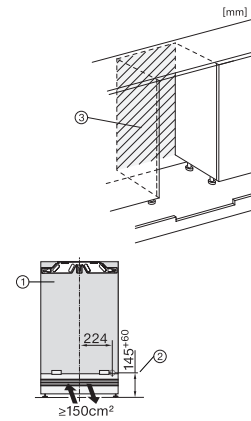

KU 7030 D

Kjøleskap for plassering under benk med LED-belysning, DynaCool og ComfortClean i en kompakt design.

KU7030D, Built-under, Einbauskizze, Nischenmaß (installation drawings)

KU7030D, Built-under, side view (installation drawings)