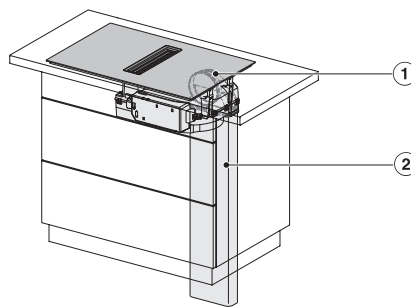

KMDA7676FL, KMDA7876FL – Installation drawing

KMDA7676FL, KMDA7876FL – flush – Installation drawing

KMDA7676FL, KMDA7876FL – Side view lying on top – Installation drawing

KMDA7676FL, KMDA7876FL – Side view lying on top+X – Installation drawing

KMDA7676FL, KMDA7876FL – Side view flush – Installation drawing

KMDA 7876 FL-U 125 Gala Ed Induksjonstopp med integrert ventilator

KMDA7676FL, KMDA7876FL – Side view lying on top, Plug&Play – Installation drawing

KMDA7676FL, KMDA7876FL – Side view lying on top+X, Plug&Play – Installation drawing

KMDA7676FL, KMDA7876FL – Side view flush, Plug&Play – Installation drawing

KMDA7676FL, KMDA7876FL – Side view flush+X, Plug&Play – Installation drawing