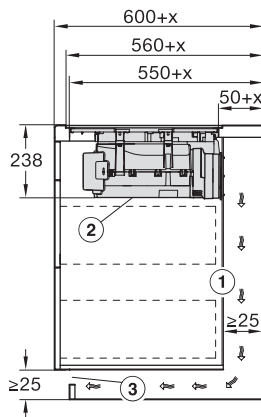

KMDA7676FL, KMDA7876FL – Installation drawing

KMDA7676FL, KMDA7876FL – flush – Installation drawing

KMDA7676FL, KMDA7876FL – Side view lying on top – Installation drawing

KMDA7676FL, KMDA7876FL – Side view lying on top+X – Installation drawing

KMDA7676FL, KMDA7876FL – Side view flush – Installation drawing

KMDA 7876 FL-U 125 Gala Ed Induksjonstopp med integrert ventilator

KMDA7676FL, KMDA7876FL – Side view lying on top, Plug&Play – Installation drawing

KMDA7676FL, KMDA7876FL – Side view lying on top+X, Plug&Play – Installation drawing

KMDA7676FL, KMDA7876FL – Side view flush, Plug&Play – Installation drawing

KMDA7676FL, KMDA7876FL – Side view flush+X, Plug&Play – Installation drawing