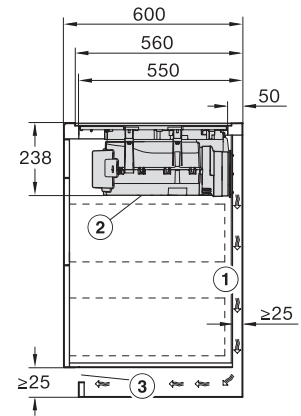

KMDA7676FL, KMDA7876FL – Installation drawing

KMDA7676FL, KMDA7876FL – flush – Installation drawing

KMDA7676FL, KMDA7876FL – Side view lying on top – Installation drawing

KMDA7676FL, KMDA7876FL – Side view lying on top+X – Installation drawing

KMDA7676FL, KMDA7876FL – Side view flush – Installation drawing

KMDA 7876 FL-U 125 Gala Ed Induksjonstopp med integrert ventilator

KMDA7676FL, KMDA7876FL – Side view lying on top, Plug&Play – Installation drawing

KMDA7676FL, KMDA7876FL – Side view lying on top+X, Plug&Play – Installation drawing

KMDA7676FL, KMDA7876FL – Side view flush, Plug&Play – Installation drawing

KMDA7676FL, KMDA7876FL – Side view flush+X, Plug&Play – Installation drawing