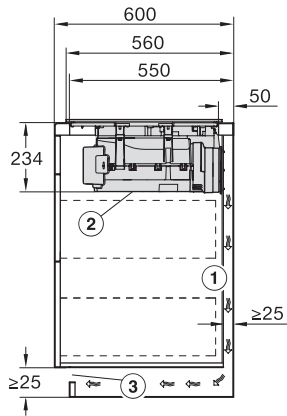

KMDA7676FL, KMDA7876FL – Installation drawing

KMDA7676FL, KMDA7876FL – flush – Installation drawing

KMDA7676FL, KMDA7876FL – Side view lying on top – Installation drawing

KMDA7676FL, KMDA7876FL – Side view lying on top+X – Installation drawing

KMDA7676FL, KMDA7876FL – Side view flush – Installation drawing

KMDA 7876 FL-U 125 Gala Ed Induksjonstopp med integrert ventilator

KMDA7676FL, KMDA7876FL – Side view lying on top, Plug&Play – Installation drawing

KMDA7676FL, KMDA7876FL – Side view lying on top+X, Plug&Play – Installation drawing

KMDA7676FL, KMDA7876FL – Side view flush, Plug&Play – Installation drawing

KMDA7676FL, KMDA7876FL – Side view flush+X, Plug&Play – Installation drawing