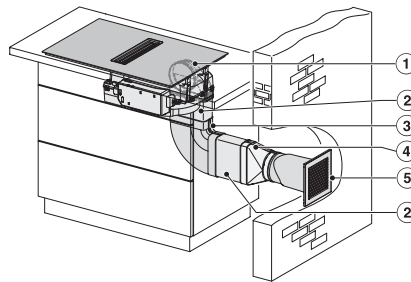

KMDA7676FL, KMDA7876FL – Installation variant 1 Basis -drawing