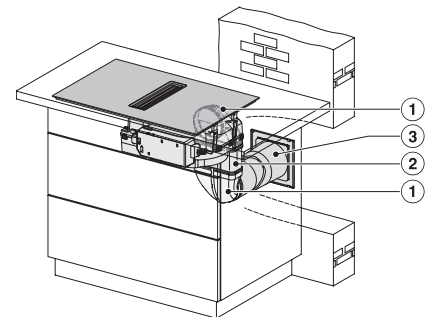

KMDA7676FL, KMDA7876FL – Installation variant 2 Basis – drawing