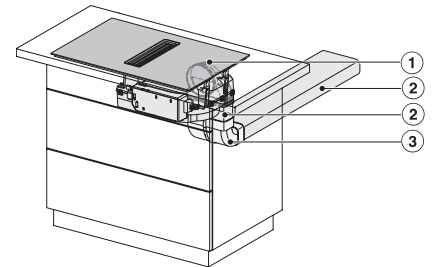

KMDA7676FL, KMDA7876FL – Side view lying on top+X – Installation drawing

KMDA7676FL, KMDA7876FL – Side view flush – Installation drawing

KMDA7676FL, KMDA7876FL – Side view flush+X – Installation drawing

KMDA7676FL, KMDA7876FL – Side view lying on top, Plug&Play – Installation drawing

KMDA7676FL, KMDA7876FL – Side view lying on top+X, Plug&Play – Installation drawing

KMDA7676FL, KMDA7876FL – Side view flush, Plug&Play – Installation drawing

KMDA 7876 FL-A 125 Gala Ed Induksjonstopp med integrert ventilator

KMDA7676FL, KMDA7876FL – Side view flush-X, Plug&Play – Installation drawing

KMDA7676FL, KMDA7876FL – Installation variant 1 Basis -drawing