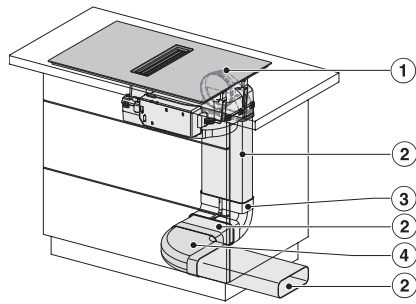

KMDA 7876 FL-A 125 Gala Ed Induksjonstopp med integrert ventilator

KMDA7676FL, KMDA7876FL – Installation variant 11 Exhaust air – drawing

KMDA7676FL, KMDA7876FL – Installation variant 12 Exhaust air – drawing

KMDA7676FL/FR, KMDA7876FL/FR, Exhaust air (Installation drawing)