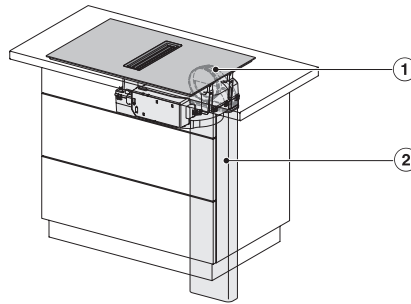

KMDA7676FL, KMDA7876FL – Side view lying on top+X – Installation drawing

KMDA7676FL, KMDA7876FL – Side view flush – Installation drawing

KMDA7676FL, KMDA7876FL – Side view flush+X – Installation drawing

KMDA7676FL, KMDA7876FL – Side view lying on top, Plug&Play – Installation drawing

KMDA7676FL, KMDA7876FL – Side view lying on top+X, Plug&Play – Installation drawing

KMDA7676FL, KMDA7876FL – Side view flush, Plug&Play – Installation drawing

KMDA 7876 FL-A 125 Gala Ed Induksjonstopp med integrert ventilator

KMDA7676FL, KMDA7876FL – Side view flush-X, Plug&Play – Installation drawing

KMDA7676FL, KMDA7876FL – Installation variant 1 Basis -drawing