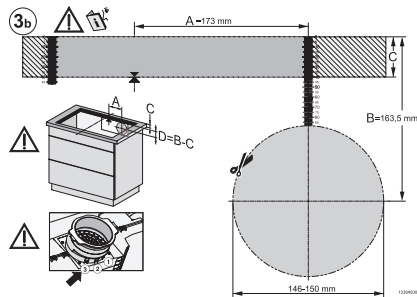

KMDA7676FL-U BlackPerfection, KMDA7876FL-U – flush installation, drilling template, Installation depth 20 cm

KMDA7676FL-U, KMDA7876FL-U – surface installation, drilling template, Installation drawing

KMDA7676FL-U, KMDA7876FL-U – surface installation, 21 cm, drilling template, Installation drawing