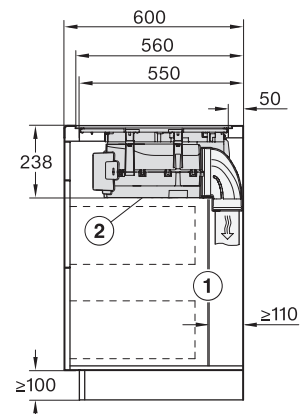

KMDA7676FL-U BlackPerfection, KMDA7876FL-U – flush installation, drilling template, Installation depth 20 cm

KMDA7676FL-U, KMDA7876FL-U – surface installation, drilling template, Installation drawing

KMDA7676FL-U, KMDA7876FL-U – surface installation, 21 cm, drilling template, Installation drawing

KMDA7676FL-U, KMDA7876FL-U – flush installation, drilling template, Installation depth 21 cm, Installation drawing

KMDA7676FL, KMDA7876FL – Installation drawing

KMDA7676FL, KMDA7876FL – flush – Installation drawing

KMDA7676FL, KMDA7876FL – Side view lying on top – Installation drawing

KMDA7676FL, KMDA7876FL – Side view lying on top+X – Installation drawing

KMDA7676FL, KMDA7876FL – Side view flush – Installation drawing