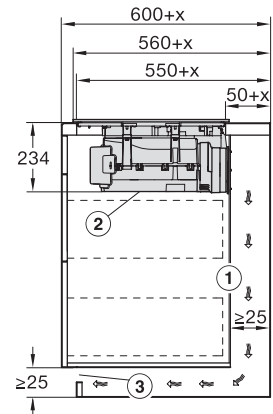

KMDA7676FL-U, KMDA7876FL-U – flush installation, drilling template, Installation depth 21 cm, Installation drawing

KMDA7676FL, KMDA7876FL – Installation drawing

KMDA7676FL, KMDA7876FL – flush – Installation drawing

KMDA7676FL, KMDA7876FL – Side view lying on top – Installation drawing

KMDA7676FL, KMDA7876FL – Side view lying on top+X – Installation drawing

KMDA7676FL, KMDA7876FL – Side view flush – Installation drawing

KMDA7676FL, KMDA7876FL – Side view lying on top, Plug&Play – Installation drawing

KMDA7676FL, KMDA7876FL – Side view lying on top+X, Plug&Play – Installation drawing

KMDA7676FL, KMDA7876FL – Side view flush, Plug&Play – Installation drawing