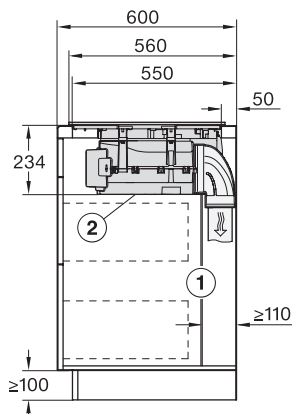

KMDA7676FL-U BlackPerfection, KMDA7876FL-U – flush installation, drilling template, Installation depth 20 cm

KMDA7676FL-U, KMDA7876FL-U – surface installation, drilling template, Installation drawing

KMDA7676FL-U, KMDA7876FL-U – surface installation, 21 cm, drilling template, Installation drawing

KMDA7676FL-U, KMDA7876FL-U – flush installation, drilling template, Installation depth 21 cm, Installation drawing

KMDA7676FL, KMDA7876FL – Installation drawing

KMDA7676FL, KMDA7876FL – flush – Installation drawing

KMDA7676FL, KMDA7876FL – Side view lying on top – Installation drawing

KMDA7676FL, KMDA7876FL – Side view lying on top+X – Installation drawing

KMDA7676FL, KMDA7876FL – Side view flush – Installation drawing