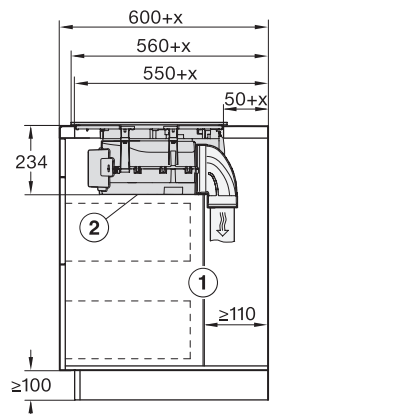

KMDA7676FL-U BlackPerfection, KMDA7876FL-U – flush installation, drilling template, Installation depth 20 cm

KMDA7676FL-U, KMDA7876FL-U – surface installation, drilling template, Installation drawing

KMDA7676FL-U, KMDA7876FL-U – surface installation, 21 cm, drilling template, Installation drawing

KMDA7676FL-U, KMDA7876FL-U – flush installation, drilling template, Installation depth 21 cm, Installation drawing

KMDA7676FL, KMDA7876FL – Installation drawing

KMDA7676FL, KMDA7876FL – flush – Installation drawing

KMDA7676FL, KMDA7876FL – Side view lying on top – Installation drawing

KMDA7676FL, KMDA7876FL – Side view lying on top+X – Installation drawing

KMDA7676FL, KMDA7876FL – Side view flush – Installation drawing