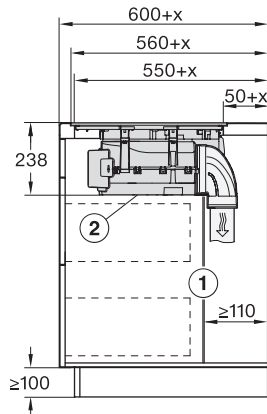

KMDA7676FL, KMDA7876FL – Side view lying on top – Installation drawing

KMDA 7676 FL-U BlackPerfection
Induksjonstopp med integrert ventilator
med to ekstra store PowerFlex XL-kokeområder og for omluftsdrift

KMDA7676FL, KMDA7876FL – Side view flush+X – Installation drawing