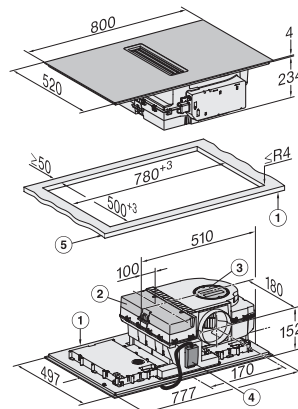

KMDA7676FL-U BlackPerfection, KMDA7876FL-U – flush installation, drilling template, Installation depth 20 cm

KMDA7676FL-U, KMDA7876FL-U – surface installation, drilling template, Installation drawing

KMDA7676FL-U, KMDA7876FL-U – surface installation, 21 cm, drilling template, Installation drawing