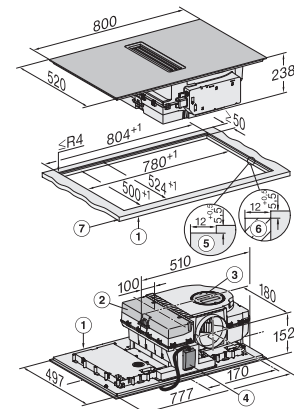

KMDA7676FL-U BlackPerfection, KMDA7876FL-U – flush installation, drilling template, Installation depth 20 cm

KMDA7676FL-U, KMDA7876FL-U – surface installation, drilling template, Installation drawing

KMDA7676FL-U, KMDA7876FL-U – surface installation, 21 cm, drilling template, Installation drawing