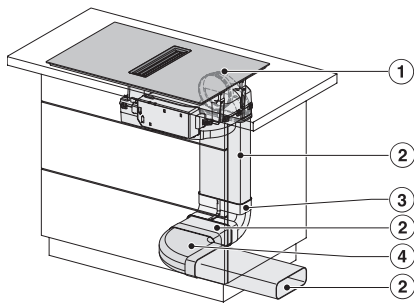

KMDA7676FL, KMDA7876FL – Side view flush+X – Installation drawing

KMDA7676FL, KMDA7876FL – Side view lying on top, Plug&Play – Installation drawing

KMDA7676FL, KMDA7876FL – Side view lying on top+X, Plug&Play – Installation drawing

KMDA7676FL, KMDA7876FL – Side view flush, Plug&Play – Installation drawing

KMDA 7676 FL-A BlackPerfection
 Induksjonstopp med integrert ventilator
 med to ekstra store PowerFlex XL-kokeområder og for utluftningsdrift

KMDA7676FL, KMDA7876FL – Side view flush+X, Plug&Play – Installation drawing

KMDA7676FL, KMDA7876FL – Installation variant 1 Basis -drawing

KMDA7676FL, KMDA7876FL – Installation variant 2 Basis -drawing