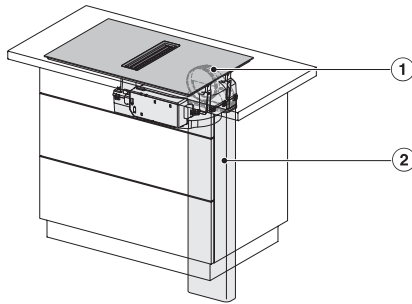

KMDA 7676 FL-A BlackPerfection
Induksjonstopp med integrert ventilator
med to ekstra store PowerFlex XL-kokeområder og for utluftningsdrift

KMDA7676FL, KMDA7876FL – Installation variant 11 Exhaust air – drawing

KMDA7676FL, KMDA7876FL – Installation variant 12 Exhaust air – drawing

KMDA7676FL/FR, KMDA7876FL/FR, Exhaust air (Installation drawing)