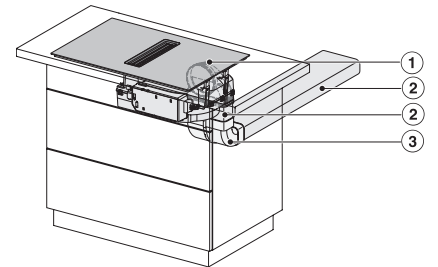

KMDA7676FL, KMDA7876FL – Side view flush+X – Installation drawing

KMDA7676FL, KMDA7876FL – Side view lying on top, Plug&Play – Installation drawing

KMDA7676FL, KMDA7876FL – Side view lying on top+X, Plug&Play – Installation drawing

KMDA7676FL, KMDA7876FL – Side view flush, Plug&Play – Installation drawing

KMDA 7676 FL-A BlackPerfection
 Induksjonstopp med integrert ventilator
 med to ekstra store PowerFlex XL-kokeområder og for utluftningsdrift

KMDA7676FL, KMDA7876FL – Side view flush+X, Plug&Play – Installation drawing

KMDA7676FL, KMDA7876FL – Installation variant 1 Basis -drawing

KMDA7676FL, KMDA7876FL – Installation variant 2 Basis -drawing