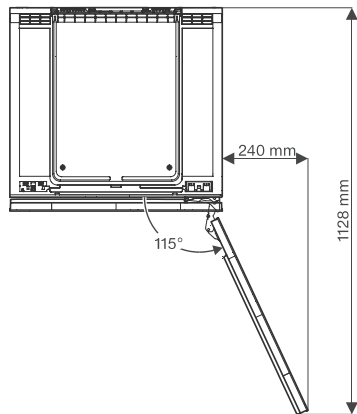

KWT 6322 UG-1

Vintemp.skap for plassering under benk med FlexiFrame og Push2open for flott design og større fleksibilitet.

KWT6312UGS, KWT6322UG, KWT6322UG-1, KWT6322UG edt/cs (installation drawings)

KWT6312UGS, KWT6322UG, KWT6322UG-1, KSK6300, Side by Side (installation drawing)

KWT6322UG, KWT6322UG-1, KWT6322UG edt/cs, Interior dimensions (Installation drawings)

KWT6312UGS, KWT6322UG, KWT6322UG-1, KWT6322UG edt/cs (installation drawings)