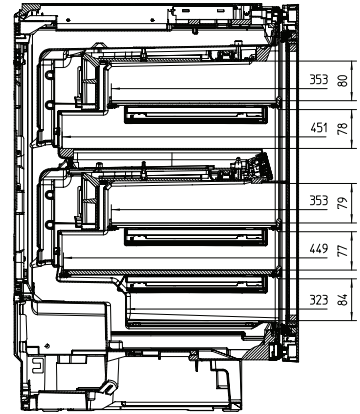

KWT 6322 UG-1

Vintemp.skap for plassering under benk med FlexiFrame og Push2open for flott design og større fleksibilitet.

KWT6312UGS, KWT6322UG, KWT6322UG-1, KWT6322UG edt/cs (installation drawings)

KWT6312UGS, KWT6322UG, KWT6322UG-1, KSK6300, Side by Side (installation drawing)

KWT6322UG, KWT6322UG-1, KWT6322UG edt/cs, Interior dimensions (Installation drawings)

KWT6312UGS, KWT6322UG, KWT6322UG-1, KWT6322UG edt/cs (installation drawings)