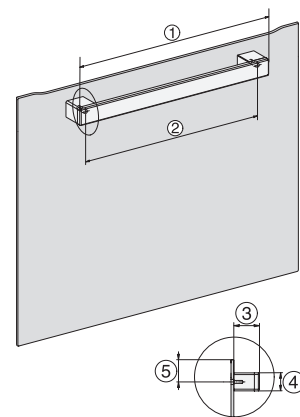

H 2469 BP ACTIVE

Stekeovn

i moderne design med nettverksfunksjon, pyrolyse og FlexiClip-skinner.

installation H7000 XL, installation drawing

side view H7000 XL, installation drawings

built-in H7000 XL, installation drawing

H226x-1B/BP/E/EP/I/IP, H2x6xB/BP, H7x6xB/BP/BPX, installation drawings

side view H7000 XL build-under, installation drawing

H2465B, H2465BP, H2466B, H2466BP, H2467B, H2467BP, H2468B, H2468BP, installation drawings