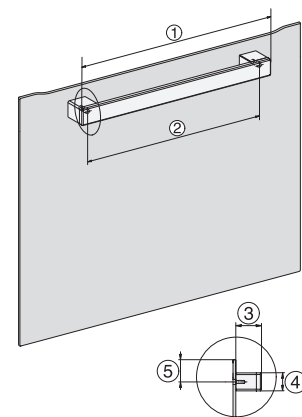

### Stekeovn

i moderne design med nettverksfunksjon og PerfectClean til gunstig innstegspris.

installation H7000 XL, installation drawing

side view H7000 XL, installation drawings

built-in H7000 XL, installation drawing

H226x-1B/BP/E/EP/I/IP, H2x6xB/BP, H7x6xB/BP/BPX, installation drawings

side view H7000 XL build-under, installation drawing

H2465B, H2465BP, H2466B, H2466BP, H2467B, H2467BP, H2468B, H2468BP, installation drawings