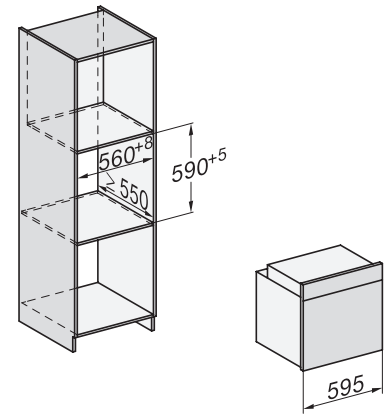

### Stekeovn

i moderne design med timer og PerfectClean.

installation H7000 XL, installation drawing

side view H7000 XL, installation drawings

built-in H7000 XL, installation drawing

Installation H7000 XL underframe, installation drawings

side view H7000 XL build-under, installation drawing

H2465B, H2465BP, H2466B, H2466BP, H2467B, H2467BP, H2468B, H2468BP, H2469B, H2469BP installation drawings