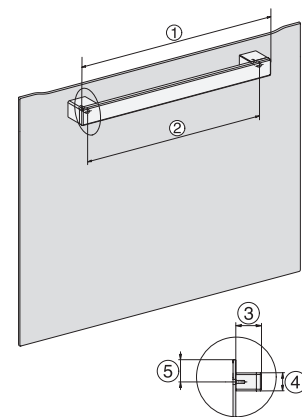

### Stekeovn

i moderne design med timer og PerfectClean.

installation H7000 XL, installation drawing

side view H7000 XL, installation drawings

built-in H7000 XL, installation drawing

Installation H7000 XL underframe, installation drawings

side view H7000 XL build-under, installation drawing

H2465B, H2465BP, H2466B, H2466BP, H2467B, H2467BP, H2468B, H2468BP, H2469B, H2469BP installation drawings