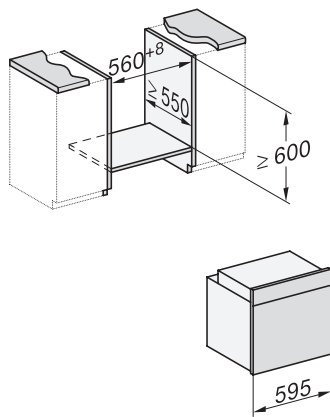

### Stekeovn

i moderne design med timer og PerfectClean.

installation H7000 XL, installation drawing

side view H7000 XL, installation drawings

built-in H7000 XL, installation drawing

Installation H7000 XL underframe, installation drawings

side view H7000 XL build-under, installation drawing

H2465B, H2465BP, H2466B, H2466BP, H2467B, H2467BP, H2468B, H2468BP, H2469B, H2469BP installation drawings