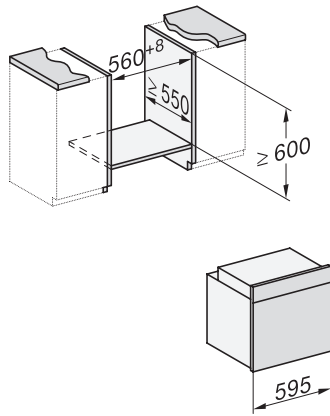

### Stekeovn

i moderne design med timer og pyrolyse.

installation H7000 XL, installation drawing

side view H7000 XL, installation drawings

built-in H7000 XL, installation drawing

Installation H7000 XL underframe, installation drawings

side view H7000 XL build-under, installation drawing

H2465B, H2465BP, H2466B, H2466BP, H2467B, H2467BP, H2468B, H2468BP, H2469B, H2469BP installation drawings