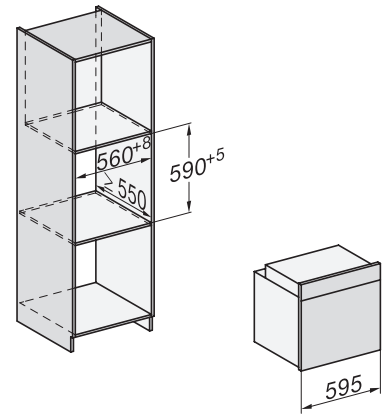

### Stekeovn

i moderne design med timer og pyrolyse.

installation H7000 XL, installation drawing

side view H7000 XL, installation drawings

built-in H7000 XL, installation drawing

Installation H7000 XL underframe, installation drawings

side view H7000 XL build-under, installation drawing

H2465B, H2465BP, H2466B, H2466BP, H2467B, H2467BP, H2468B, H2468BP, H2469B, H2469BP installation drawings