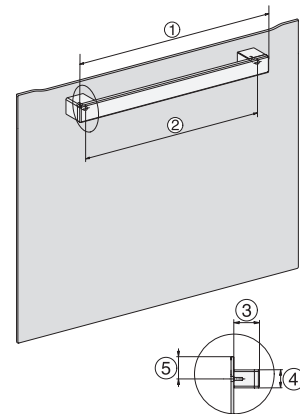

### Stekeovn

i moderne design med timer og pyrolyse.

installation H7000 XL, installation drawing

side view H7000 XL, installation drawings

built-in H7000 XL, installation drawing

Installation H7000 XL underframe, installation drawings

side view H7000 XL build-under, installation drawing

H2465B, H2465BP, H2466B, H2466BP, H2467B, H2467BP, H2468B, H2468BP, H2469B, H2469BP installation drawings