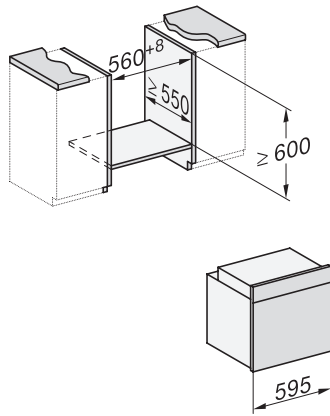

### Stekeovn

i moderne design med timer og PerfectClean.

installation H7000 XL, installation drawing

side view H7000 XL, installation drawings

built-in H7000 XL, installation drawing

Installation H7000 XL underframe, installation drawings

side view H7000 XL build-under, installation drawing

H2465B, H2465BP, H2466B, H2466BP, H2467B, H2467BP, H2468B, H2468BP, H2469B, H2469BP installation drawings