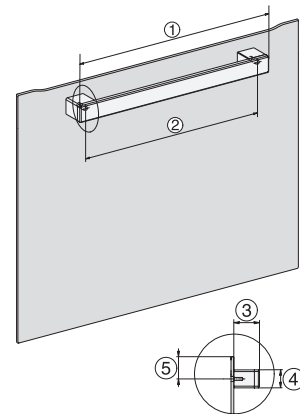

### Stekeovn

i moderne design med timer og PerfectClean.

installation H7000 XL, installation drawing

side view H7000 XL, installation drawings

built-in H7000 XL, installation drawing

Installation H7000 XL underframe, installation drawings

side view H7000 XL build-under, installation drawing

H2465B, H2465BP, H2466B, H2466BP, H2467B, H2467BP, H2468B, H2468BP, H2469B, H2469BP installation drawings