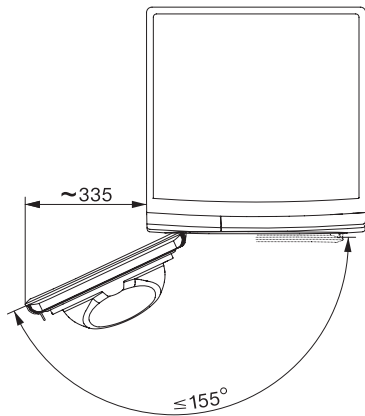

TWL680WP 125 Gala Edition
T1 Varmepumpetørketrommel:
Med SteamFinish og DryCare 40 for skånsom tøypleie.

T1 installation drawing, facia 5 degree, measures in mm

T1 drawing, facia 5 degree, measures in mm

T1 drawing, facia 5 degree, without porthole, measures in mm

T1 drawing, facia 5 degree, measures in mm