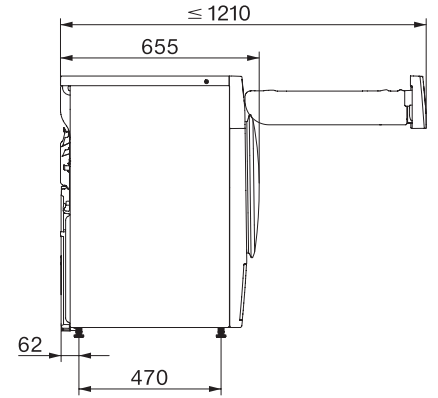

TWL680WP 125 Gala Edition
T1 Varmepumpetørketrommel:
Med SteamFinish og DryCare 40 for skånsom tøypleie.

T1 installation drawing, facia 5 degree, measures in mm

T1 drawing, facia 5 degree, measures in mm

T1 drawing, facia 5 degree, without porthole, measures in mm

T1 drawing, facia 5 degree, measures in mm