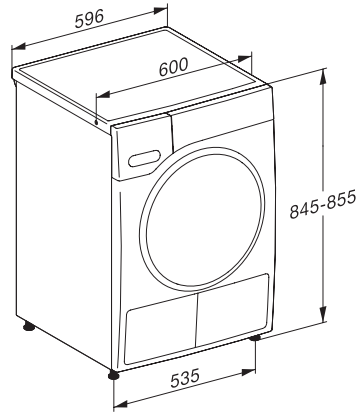

TSL683WP 125 Gala Edition
T1 Varmepumpetørketrommel:
Med SteamFinish og DryCare 40 for skånsom tøypleie.

T1 installation drawing, fascia 5 degree, measures in mm

T1 drawing, fascia 5 degree, measures in mm

T1 drawing, fascia 5 degree, with porthole, measures in mm

T1 drawing, fascia 5 degree, measures in mm