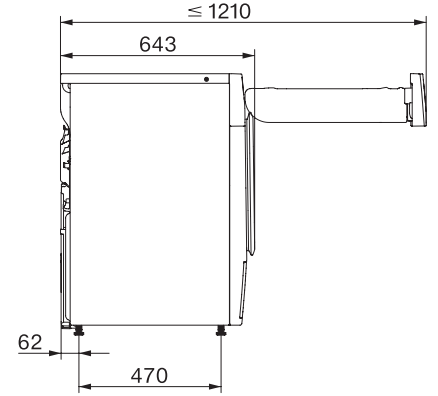

TSL683WP 125 Gala Edition
T1 Varmepumpetørketrommel:
Med SteamFinish og DryCare 40 for skånsom tøypleie.

T1 installation drawing, fascia 5 degree, measures in mm

T1 drawing, fascia 5 degree, measures in mm

T1 drawing, fascia 5 degree, with porthole, measures in mm

T1 drawing, fascia 5 degree, measures in mm