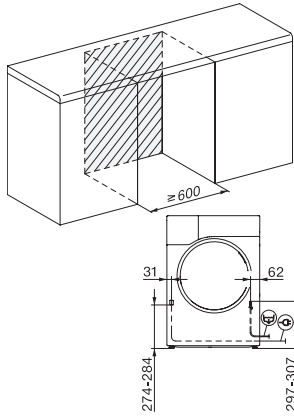

TSL683WP 125 Gala Edition
T1 Varmepumpetørketrommel:
Med SteamFinish og DryCare 40 for skånsom tøypleie.

T1 installation drawing, fascia 5 degree, measures in mm

T1 drawing, fascia 5 degree, measures in mm

T1 drawing, fascia 5 degree, with porthole, measures in mm

T1 drawing, fascia 5 degree, measures in mm