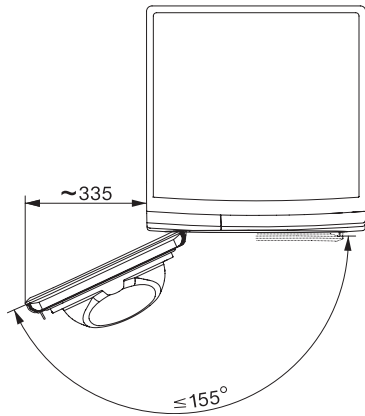

TSL683WP 125 Gala Edition
T1 Varmepumpetørketrommel:
Med SteamFinish og DryCare 40 for skånsom tøypleie.

T1 installation drawing, fascia 5 degree, measures in mm

T1 drawing, fascia 5 degree, measures in mm

T1 drawing, fascia 5 degree, with porthole, measures in mm

T1 drawing, fascia 5 degree, measures in mm