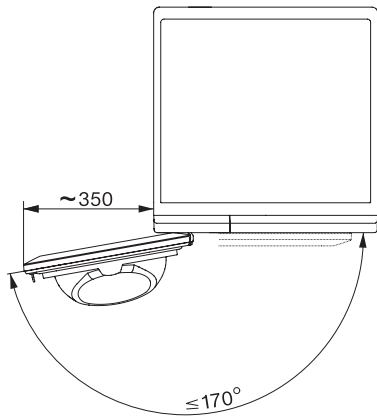

TEL695WP 125 Gala Edition
T1 Varmepumpetørketrommel:
Med SteamFinish og DryCare 40 for skånsom tøypleie.

T1 installation drawing, slanted facia or straight facia, measures in mm

T1 drawing, slanted facia or straight facia, measures in mm

T1 drawing, slanted facia or straight facia, with porthole, measures in mm

T1 drawing, slanted facia or straight facia, measures in mm