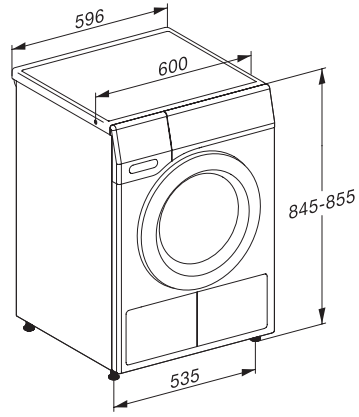

TEL695WP 125 Gala Edition
T1 Varmepumpetørketrommel:
Med SteamFinish og DryCare 40 for skånsom tøypleie.

T1 installation drawing, slanted facia or straight facia, measures in mm

T1 drawing, slanted facia or straight facia, measures in mm