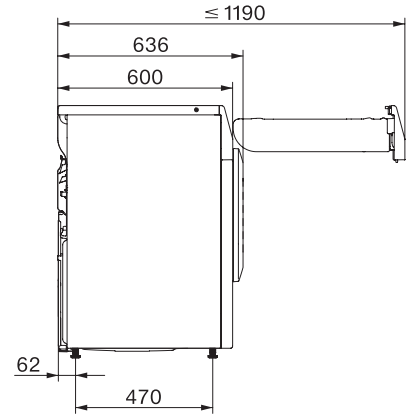

TEL695WP 125 Gala Edition
T1 Varmepumpetørketrommel:
Med SteamFinish og DryCare 40 for skånsom tøypleie.

T1 installation drawing, slanted facia or straight facia, measures in mm

T1 drawing, slanted facia or straight facia, measures in mm

T1 drawing, slanted facia or straight facia, with porthole, measures in mm

T1 drawing, slanted facia or straight facia, measures in mm