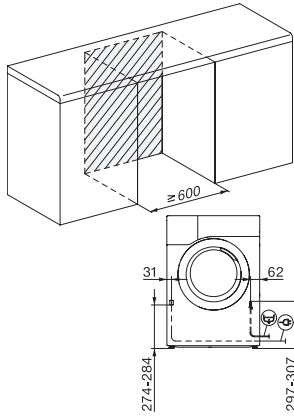

TEL695WP 125 Gala Edition
T1 Varmepumpetørketrommel:
Med SteamFinish og DryCare 40 for skånsom tøypleie.

T1 installation drawing, slanted facia or straight facia, measures in mm

T1 drawing, slanted facia or straight facia, measures in mm

T1 drawing, slanted facia or straight facia, with porthole, measures in mm

T1 drawing, slanted facia or straight facia, measures in mm