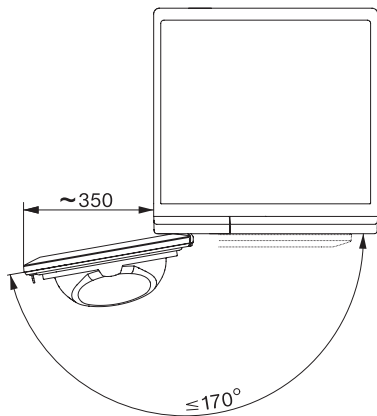

TEL685WP 125 Gala Edition
T1 Varmepumpetørketrommel:
9 kg | ComfortSensor | SteamCare | SilenceDrum | DryCare 40

T1 installation drawing, slanted facia or straight facia, measures in mm

T1 drawing, slanted facia or straight facia, measures in mm

T1 drawing, slanted facia or straight facia, with porthole, measures in mm

T1 drawing, slanted facia or straight facia, measures in mm