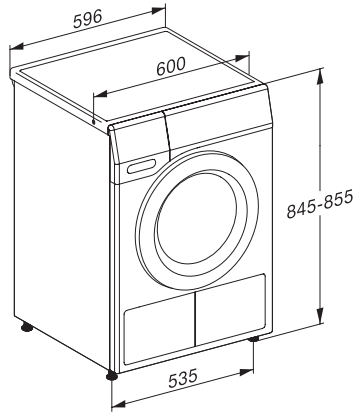

TEL685WP 125 Gala Edition
T1 Varmepumpetørketrommel:
Med SteamFinish og DryCare 40 for skånsom tøypleie.

T1 installation drawing, slanted facia or straight facia, measures in mm

T1 drawing, slanted facia or straight facia, measures in mm

T1 drawing, slanted facia or straight facia, with porthole, measures in mm

T1 drawing, slanted facia or straight facia, measures in mm