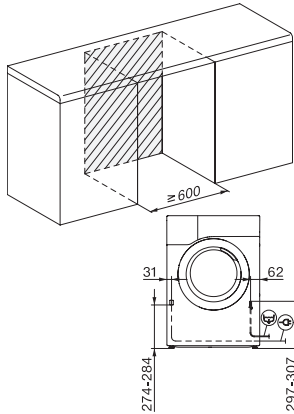

TEL685WP 125 Gala Edition
T1 Varmepumpetørketrommel:
Med SteamFinish og DryCare 40 for skånsom tøypleie.

T1 installation drawing, slanted facia or straight facia, measures in mm

T1 drawing, slanted facia or straight facia, measures in mm

T1 drawing, slanted facia or straight facia, with porthole, measures in mm

T1 drawing, slanted facia or straight facia, measures in mm