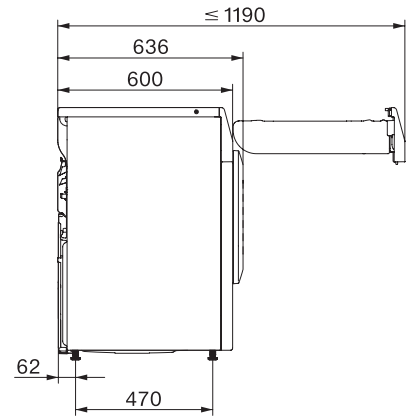

TEL685WP 125 Gala Edition
T1 Varmepumpetørketrommel:
9 kg | ComfortSensor | SteamCare | SilenceDrum | DryCare 40

T1 installation drawing, slanted facia or straight facia, measures in mm

T1 drawing, slanted facia or straight facia, measures in mm

T1 drawing, slanted facia or straight facia, with porthole, measures in mm

T1 drawing, slanted facia or straight facia, measures in mm