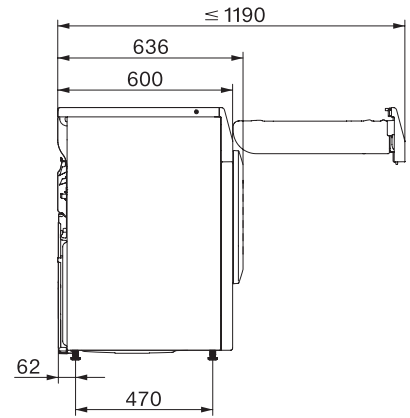

TEL685WP 125 Gala Edition
T1 Varmepumpetørketrommel:
Med SteamFinish og DryCare 40 for skånsom tøypleie.

T1 installation drawing, slanted facia or straight facia, measures in mm

T1 drawing, slanted facia or straight facia, measures in mm

T1 drawing, slanted facia or straight facia, with porthole, measures in mm

T1 drawing, slanted facia or straight facia, measures in mm