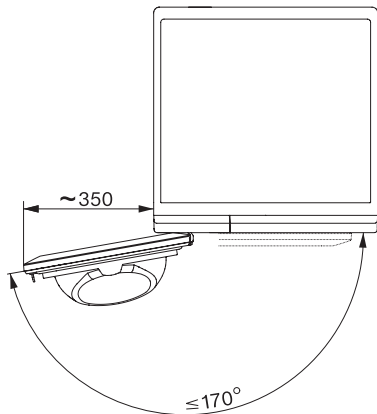

TEL685WP 125 Gala Edition
T1 Varmepumpetørketrommel:
Med SteamFinish og DryCare 40 for skånsom tøypleie.

T1 installation drawing, slanted facia or straight facia, measures in mm

T1 drawing, slanted facia or straight facia, measures in mm

T1 drawing, slanted facia or straight facia, with porthole, measures in mm

T1 drawing, slanted facia or straight facia, measures in mm