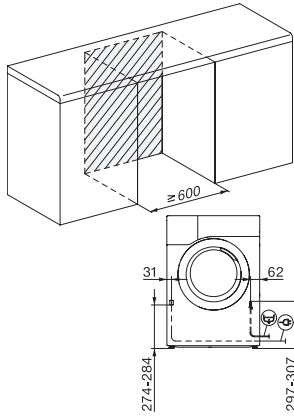

TCL690WP 125 Gala Edition
T1 Varmepumpetørketrommel:
Med SteamFinish og DryCare 40 for skånsom tøypleie.

T1 installation drawing, slanted facia or straight facia, measures in mm

T1 drawing, slanted facia or straight facia, measures in mm

T1 drawing, slanted facia or straight facia, with porthole, measures in mm

T1 drawing, slanted facia or straight facia, measures in mm