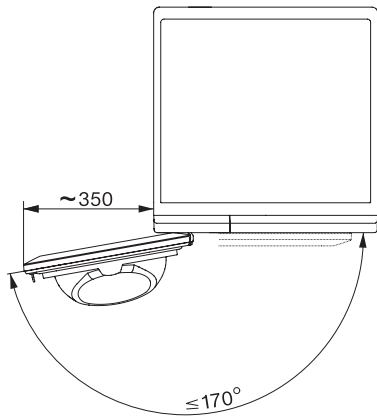

TCL690WP 125 Gala Edition
T1 Varmepumpetørketrommel:
Med SteamFinish og DryCare 40 for skånsom tøypleie.

T1 installation drawing, slanted facia or straight facia, measures in mm

T1 drawing, slanted facia or straight facia, measures in mm

T1 drawing, slanted facia or straight facia, with porthole, measures in mm

T1 drawing, slanted facia or straight facia, measures in mm