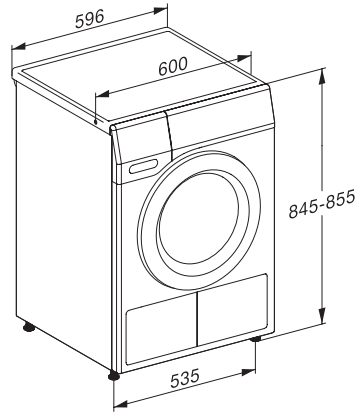

TCL690WP 125 Gala Edition
T1 Varmepumpetørketrommel:
Med SteamFinish og DryCare 40 for skånsom tøypleie.

T1 installation drawing, slanted facia or straight facia, measures in mm

T1 drawing, slanted facia or straight facia, measures in mm

T1 drawing, slanted facia or straight facia, with porthole, measures in mm

T1 drawing, slanted facia or straight facia, measures in mm