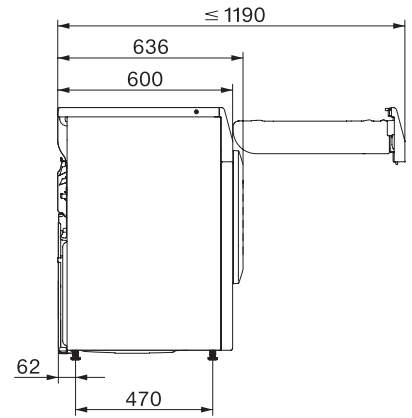

TCL690WP 125 Gala Edition
T1 Varmepumpetørketrommel:
Med SteamFinish og DryCare 40 for skånsom tøypleie.

T1 installation drawing, slanted facia or straight facia, measures in mm

T1 drawing, slanted facia or straight facia, measures in mm

T1 drawing, slanted facia or straight facia, with porthole, measures in mm

T1 drawing, slanted facia or straight facia, measures in mm