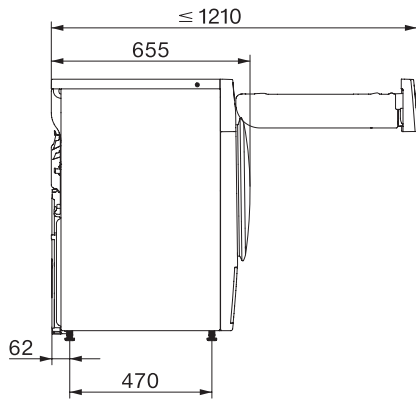

TWC660WP 125 Edition

T1 Varmepumpetørketrommel:

Med A+++ og DryCare 40 for effektiv og skånsom tørking.

T1 installation drawing, facia 5 degree, measures in mm

T1 drawing, facia 5 degree, measures in mm

T1 drawing, facia 5 degree, with porthole, measures in mm

T1 drawing, facia 5 degree, without porthole, measures in mm