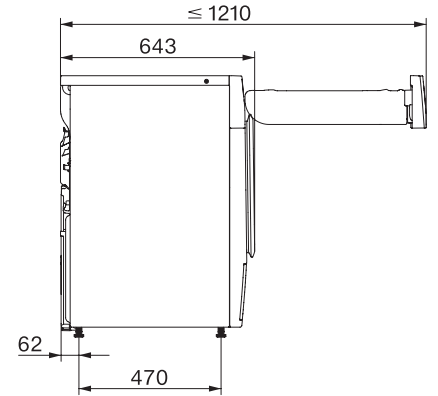

TWC660WP 125 Edition

T1 Varmepumpetørketrommel:

Med A+++ og DryCare 40 for effektiv og skånsom tørking.

T1 installation drawing, facia 5 degree, measures in mm

T1 drawing, facia 5 degree, measures in mm

T1 drawing, facia 5 degree, with porthole, measures in mm

T1 drawing, facia 5 degree, without porthole, measures in mm