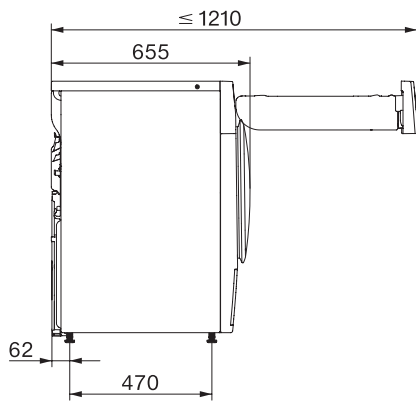

TSC663WP 125 Edition

T1 Varmepumpetørketrommel:

Med A+++ og DryCare 40 for effektiv og skånsom tørking.

T1 installation drawing, facia 5 degree, measures in mm

T1 drawing, facia 5 degree, measures in mm

T1 drawing, facia 5 degree, with porthole, measures in mm

T1 drawing, facia 5 degree, without porthole, measures in mm