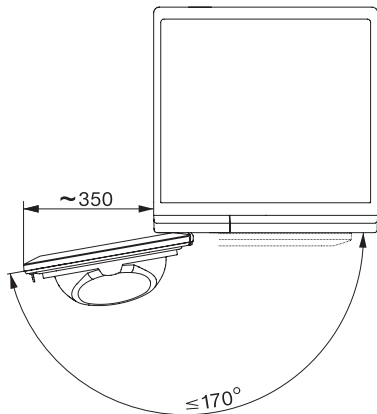

TEC675WP 125 Edition

T1 Varmepumpetørketrommel:

Med A+++ og DryCare 40 for effektiv og skånsom tørking.

T1 installation drawing, slanted facia or straight facia, measures in mm

T1 drawing, slanted facia or straight facia, measures in mm

T1 drawing, slanted facia or straight facia, without porthole, measures in mm

T1 drawing, slanted facia or straight facia, measures in mm