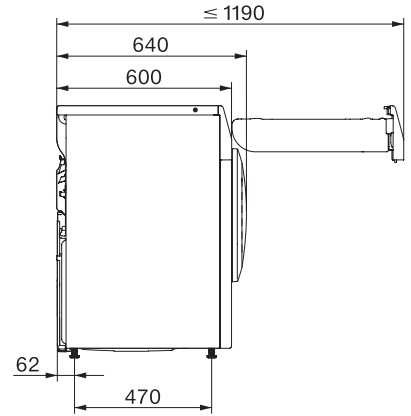

TEC675WP 125 Edition

T1 Varmepumpetørketrommel:

Med A+++ og DryCare 40 for effektiv og skånsom tørking.

T1 installation drawing, slanted facia or straight facia, measures in mm

T1 drawing, slanted facia or straight facia, measures in mm

T1 drawing, slanted facia or straight facia, without porthole, measures in mm

T1 drawing, slanted facia or straight facia, measures in mm