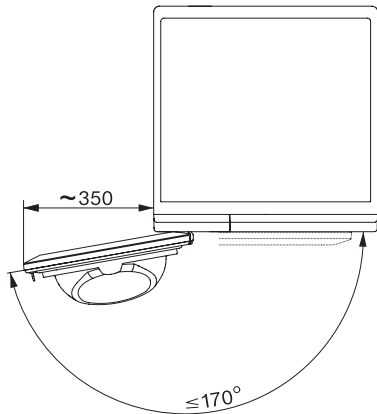

TEC675WP 125 Edition

T1 Varmepumpetørketrommel:

8 kg | DirectSensor | DryCare 40 | Miele@home | EcoDry-teknologi

T1 installation drawing, slanted facia or straight facia, measures in mm

T1 drawing, slanted facia or straight facia, measures in mm

T1 drawing, slanted facia or straight facia, without porthole, measures in mm

T1 drawing, slanted facia or straight facia, measures in mm