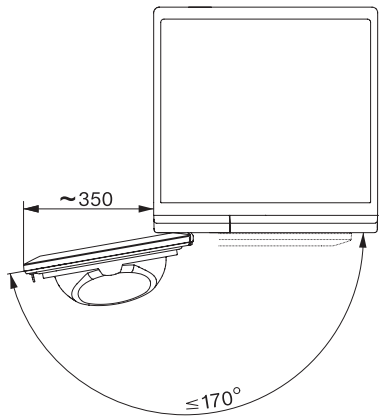

TEC665WP 125 Edition

T1 Varmepumpetørketrommel:

Med A+++ og DryCare 40 for effektiv og skånsom tørking.

T1 installation drawing, slanted facia or straight facia, measures in mm

T1 drawing, slanted facia or straight facia, measures in mm

T1 drawing, slanted facia or straight facia, without porthole, measures in mm

T1 drawing, slanted facia or straight facia, measures in mm