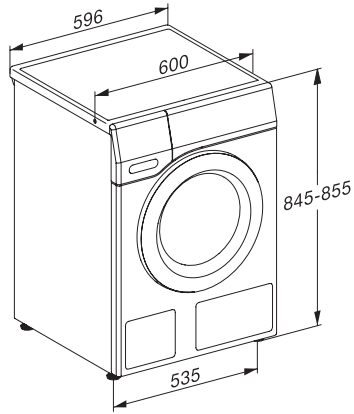

•

WEB695 WCS 125 Edition

W1 Vaskemaskin frontmater:

Med A -10 %, SteamCare og TwinDos for enestående tøypleie.

W1 installation drawing, slanted facia or straight facia, measures in mm

W1 drawing, slanted facia or straight facia, measures in mm

W1 drawing, slanted facia or straight facia, measures in mm

W1 drawing, slanted facia or straight facia, measures in mm