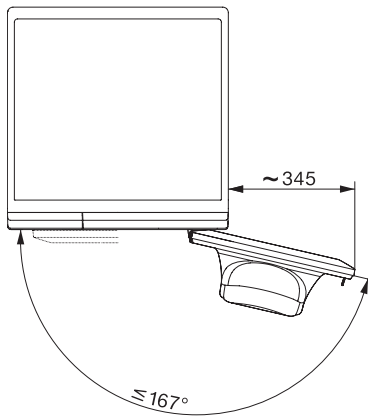

•

WEB695 WCS 125 Edition

W1 Vaskemaskin frontmater:

Med A -10 %, SteamCare og TwinDos for enestående tøypleie.

W1 installation drawing, slanted facia or straight facia, measures in mm

W1 drawing, slanted facia or straight facia, measures in mm

W1 drawing, slanted facia or straight facia, measures in mm

W1 drawing, slanted facia or straight facia, measures in mm