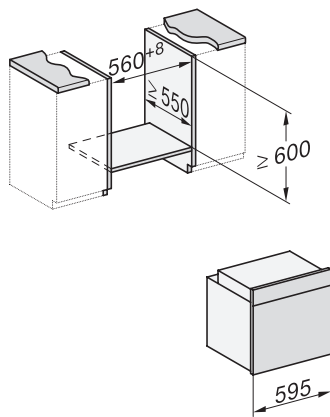

## H 2861-1 BP 125 Edition Stekeovn

i kombinerbar design med AirFry-funksjon samt nettverksfunksjon og pyrolyse.

DO7860, installation drawings

side view H7000 XL, installation drawings

built-in H7000 XL, installation drawing

H226x-1B/BP/E/EP/I/IP, H2x6xB/BP, H7x6xB/BP/BPX, installation drawings

DG2840, DG7x40, DGC7x4x, DG7x6x, DGC7x6x, DGD7635, DGM7x4x, DO7, H28B/BP, H7x4xB/BM/BP, H7x6xB/BP, installation drawing

side view H7000 XL build-under, installation drawing