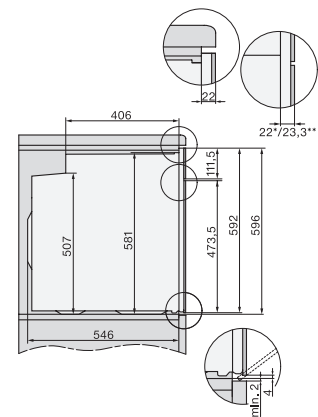

## H 2861-1 BP 125 Edition Stekeovn

i kombinerbar design med AirFry-funksjon samt nettverksfunksjon og pyrolyse.

DO7860, installation drawings

side view H7000 XL, installation drawings

built-in H7000 XL, installation drawing

H226x-1B/BP/E/EP/I/IP, H2x6xB/BP, H7x6xB/BP/BPX, installation drawings

DG2840, DG7x40, DGC7x4x, DG7x6x, DGC7x6x, DGD7635, DGM7x4x, DO7, H28B/BP, H7x4xB/BM/BP, H7x6xB/BP, installation drawing

side view H7000 XL build-under, installation drawing