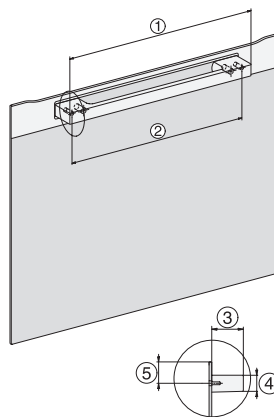

## H 2861-1 BP 125 Edition Stekeovn

i kombinerbar design med AirFry-funksjon samt nettverksfunksjon og pyrolyse.

DO7860, installation drawings

side view H7000 XL, installation drawings

built-in H7000 XL, installation drawing

H226x-1B/BP/E/EP/I/IP, H2x6xB/BP, H7x6xB/BP/BPX, installation drawings

DG2840, DG7x40, DGC7x4x, DG7x6x, DGC7x6x, DGD7635, DGM7x4x, DO7, H28B/BP, H7x4xB/BM/BP, H7x6xB/BP, installation drawing

side view H7000 XL build-under, installation drawing