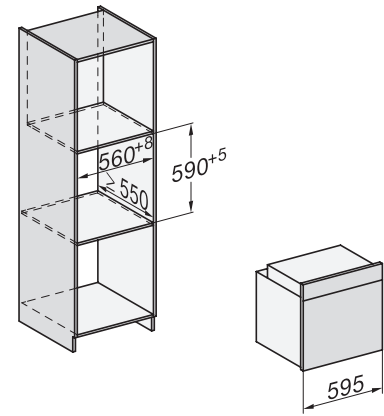

## H 2861-1 BP 125 Edition Stekeovn

i kombinerbar design med AirFry-funksjon samt nettverksfunksjon og pyrolyse.

DO7860, installation drawings

side view H7000 XL, installation drawings

built-in H7000 XL, installation drawing

H226x-1B/BP/E/EP/I/IP, H2x6xB/BP, H7x6xB/BP/BPX, installation drawings

DG2840, DG7x40, DGC7x4x, DG7x6x, DGC7x6x, DGD7635, DGM7x4x, DO7, H28B/BP, H7x4xB/BM/BP, H7x6xB/BP, installation drawing

side view H7000 XL build-under, installation drawing