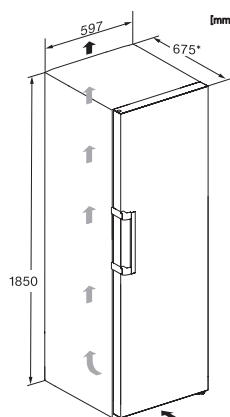

KS 4383 DD N

Frittstående kjøleskap

med Daily Fresh og DynaCool for en komfortabel side-by-side-kombinasjon.

KS4383ED N, KS4383DD N, Nordic, KS4783DD, KS4783ED, K4776ED, installation (footnote*) (installation drawings)

KS4383ED N, KS4383DD N, Nordic, top view (footnote*) (installation drawings)

KS4383ED N, KS4383DD N, FNS4382E N, FNS4382D N, Nordic, top view, Side-by-Side (footnote*) (installation drawings)

KS4383ED N, KS4383DD N, FNS4382E N, FNS4382D N, Nordic, installation sketch, Side-by-Side (footnote*) (drawings)