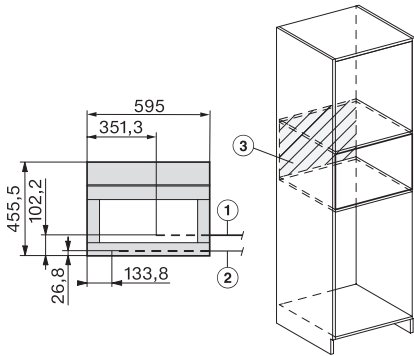

CVA7000, Built-in larder unit for appliances with fresh water connection (built in)

CVA7000, installation (installation drawings)