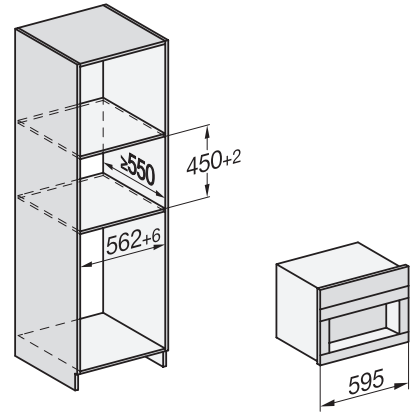

CVA7000, Built-in larder unit for appliances with fresh water connection (built in)

CVA7000, installation (installation drawings)