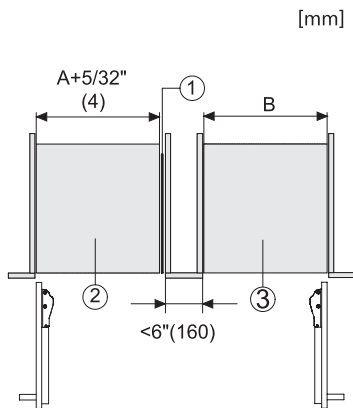

F 2813 Vi
MasterCool fryseskap
for førsteklasses design og teknologi i storformat.

F2812Vi, F2813Vi, F2802Vi, F2811Vi, F2801Vi, MasterCool, inner space, installation drawings

KFP3005ed/cs, KFP3004ed/cs, Front panel, Front dimensions, MasterCool II, installation drawings

Sideview, MasterCool, Sketch

Side-by-Side, MasterCool, footnote, installation drawings

F2802Vi, F2812Vi, F2813Vi, F2812SF, F2801Vi, F2811Vi, F2811SF, installation, MasterCool, installation drawings

Opening angle 90°/115°, right side stop, MasterCool (Sketch) with footnote