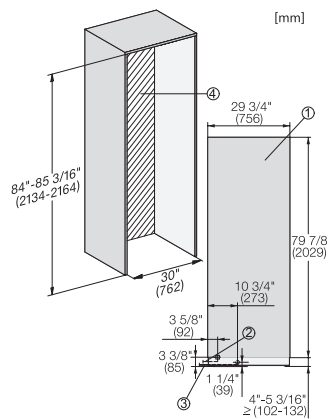

F 2813 Vi
MasterCool fryseskap
for førsteklasses design og teknologi i storformat.

F2812Vi, F2813Vi, F2802Vi, F2811Vi, F2801Vi, MasterCool, inner space, installation drawings

KFP3005ed/cs, KFP3004ed/cs, Front panel, Front dimensions, MasterCool II, installation drawings

Sideview, MasterCool, Sketch

Side-by-Side, MasterCool, footnote, installation drawings

F2802Vi, F2812Vi, F2813Vi, F2812SF, F2801Vi, F2811Vi, F2811SF, installation, MasterCool, installation drawings

Opening angle 90°/115°, right side stop, MasterCool (Sketch) with footnote