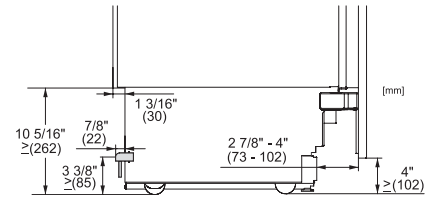

Sideview, MasterCool, Sketch

Side-by-Side, MasterCool, footnote, installation drawings

F2802Vi, F2812Vi, F2813Vi, F2812SF, F2801Vi, F2811Vi, F2811SF, installation, MasterCool, installation drawings

Opening angle 90°/115°, right side stop, MasterCool (Sketch) with footnote