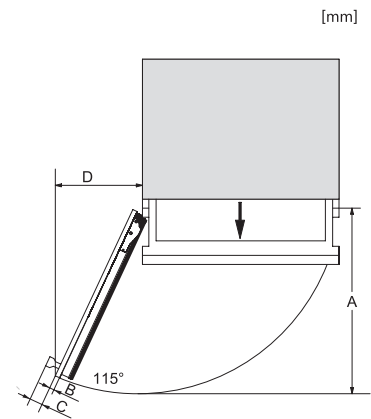

F 2813 Vi
MasterCool fryseskap
for førsteklasses design og teknologi i storformat.

F2812Vi, F2813Vi, F2802Vi, F2811Vi, F2801Vi, MasterCool, inner space, installation drawings

KFP3005ed/cs, KFP3004ed/cs, Front panel, Front dimensions, MasterCool II, installation drawings

Sideview, MasterCool, Sketch

Side-by-Side, MasterCool, footnote, installation drawings

F2802Vi, F2812Vi, F2813Vi, F2812SF, F2801Vi, F2811Vi, F2811SF, installation, MasterCool, installation drawings

Opening angle 90°/115°, right side stop, MasterCool (Sketch) with footnote