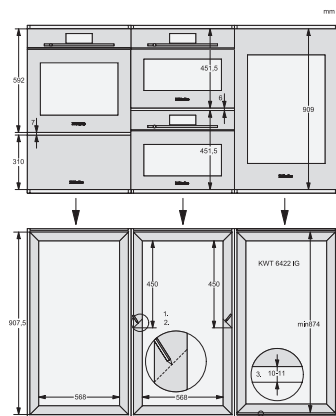

## KWT 6422 iG-1

Vinskab for innbygging med FlexiFrame og Push2open for kvalitetsbevisste vinelskere.

KWT6422iG, KWT6422iG-1, Installation draw

KWT6422iG, KWT6422iG-1, Installation draw, side view

KWT6422iG, KWT6422iG-1, Installation draw

KWT6422iG, KWT6422iG-1, Installation draw, side view

ENB1060, combination 2x45er + KWT6422iG, Installation draw

KWT6422iG, KWT6422iG-1, Interior dimensions (Installation drawings)

ENB1060, combination 60er & 32er ESW + 2x45er + KWT6422iG, Installation draw