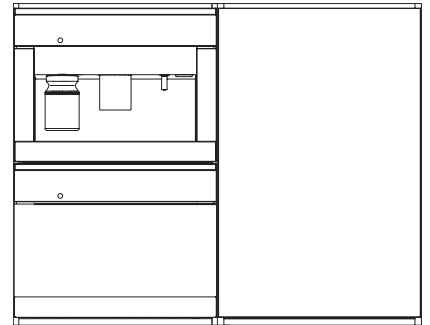

## KWT 6422 iG-1

Vinskab for innbygging med FlexiFrame og Push2open for kvalitetsbevisste vinelskere.

KWT6422iG, KWT6422iG-1, Installation draw

KWT6422iG, KWT6422iG-1, Installation draw, side view

KWT6422iG, KWT6422iG-1, Installation draw

KWT6422iG, KWT6422iG-1, Installation draw, side view

ENB1060, combination 2x45er + KWT6422iG, Installation draw

KWT6422iG, KWT6422iG-1, Interior dimensions (Installation drawings)

ENB1060, combination 60er & 32er ESW + 2x45er + KWT6422iG, Installation draw