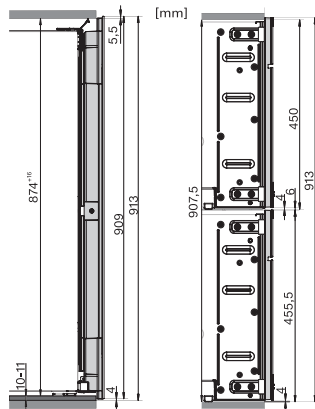

## KWT 6422 iG-1

Vinskab for innbygging med FlexiFrame og Push2open for kvalitetsbevisste vinelskere.

KWT6422iG, KWT6422iG-1, Installation draw

KWT6422iG, KWT6422iG-1, Installation draw, side view

KWT6422iG, KWT6422iG-1, Installation draw

KWT6422iG, KWT6422iG-1, Installation draw, side view

ENB1060, combination 2x45er + KWT6422iG, Installation draw

KWT6422iG, KWT6422iG-1, Interior dimensions (Installation drawings)

ENB1060, combination 60er & 32er ESW + 2x45er + KWT6422iG, Installation draw

ENB1060, combination 45er & 60er + KWT 6422 iG & 14er EVS, Installation draw