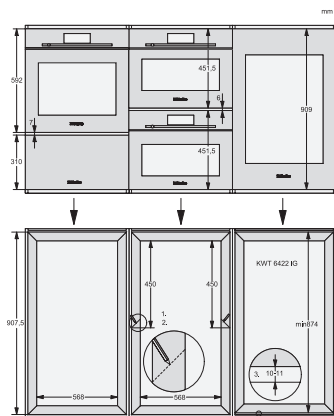

KWT 6422 iG-1

Vinskop for innbygging med FlexiFrame og Push2open for kvalitetsbevisste vinelskere.

KWT6422iG, KWT6422iG-1, Installation draw

KWT6422iG, KWT6422iG-1, Installation draw, side view

KWT6422iG, KWT6422iG-1, Installation draw

KWT6422iG, KWT6422iG-1, Installation draw, side view

ENB1060, combination 2x45er + KWT6422iG, Installation draw

KWT6422iG, KWT6422iG-1, Interior dimensions (Installation drawings)

ENB1060, combination 60er & 32er ESW + 2x45er + KWT6422iG, Installation draw