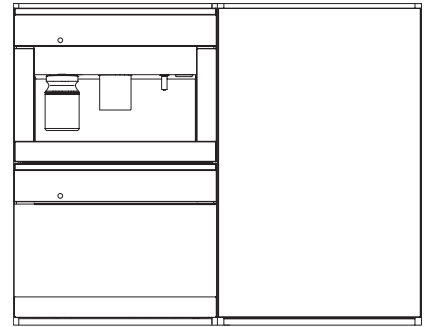

KWT 6422 iG-1

Vinskop for innbygging med FlexiFrame og Push2open for kvalitetsbevisste vinelskere.

KWT6422iG, KWT6422iG-1, Installation draw

KWT6422iG, KWT6422iG-1, Installation draw, side view

KWT6422iG, KWT6422iG-1, Installation draw

KWT6422iG, KWT6422iG-1, Installation draw, side view

ENB1060, combination 2x45er + KWT6422iG, Installation draw

KWT6422iG, KWT6422iG-1, Interior dimensions (Installation drawings)

ENB1060, combination 60er & 32er ESW + 2x45er + KWT6422iG, Installation draw