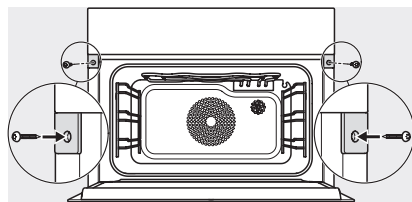

built-in DG DGM DGC XL build-under, installation drawing

DGC7x4x built-in tall cabinet, installation drawing

DGC7x40 connections and ventilation 45cm, installation drawing

DGC7x4x swivel range of the aperture, installation drawings

screw joint DGC XL, installation drawing

DGC7x6x X with and without handle side view, installation drawings