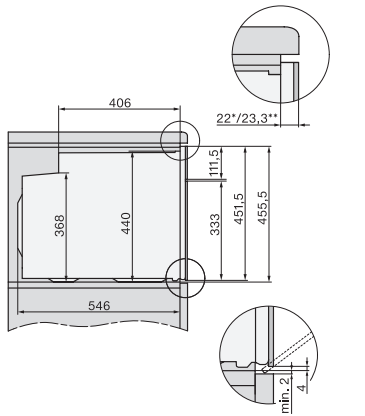

H 7840 BPX 125 Gala Ed
 Håndtaksløs kompaktstekeovn
 i perfekt kombinerbar design med steketermometer og BrilliantLight.

side view H7000 M, installation drawings

built-in H7000 M, installation drawing

built-in H7000 M build-under, installation drawing

Installation H7000 M, installation drawing

side view H7000 M build-under, installation drawings