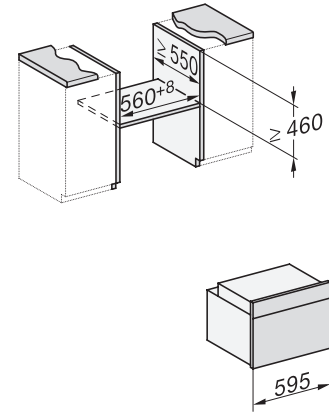

H 7840 BPX 125 Gala Ed
 Håndtaksløs kompaktstekeovn
 i perfekt kombinerbar design med steketermometer og BrilliantLight.

side view H7000 M, installation drawings

built-in H7000 M, installation drawing

built-in H7000 M build-under, installation drawing