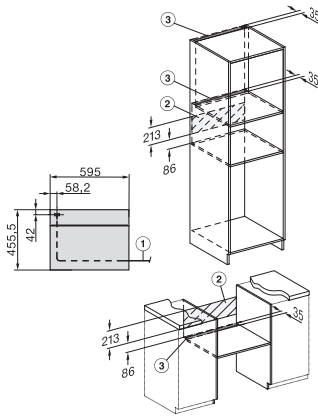

H 7840 BPX 125 Gala Ed
 Håndtaksløs kompaktstekeovn
 i perfekt kombinerbar design med steketermometer og BrilliantLight.

side view H7000 M, installation drawings

built-in H7000 M, installation drawing

built-in H7000 M build-under, installation drawing

Installation H7000 M, installation drawing

side view H7000 M build-under, installation drawings