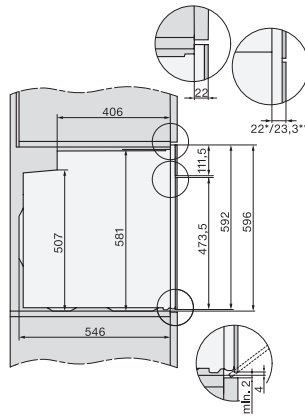

H 7464 BPX 125 Gala Ed  
 Stekeovn uten håndtak  
 i perfekt kombinerbar design med steketermometer og LED-belysning.

installation H7000 XL, installation drawing

side view H7000 XL, installation drawings

built-in H7000 XL, installation drawing

H226x-1B/BP/E/EP/I/IP, H2x6xB/BP, H7x6xB/BP/BPX,  
 installation drawings

side view H7000 XL build-under, installation drawing