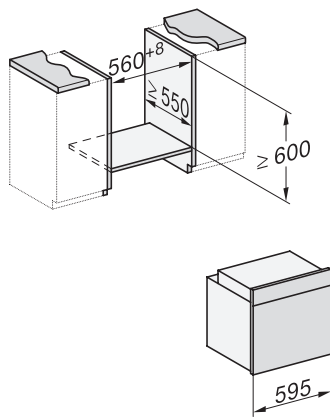

H 7464 BPX 125 Gala Ed  
 Stekeovn uten håndtak  
 i perfekt kombinerbar design med steketermometer og LED-belysning.

installation H7000 XL, installation drawing

side view H7000 XL, installation drawings

built-in H7000 XL, installation drawing

H226x-1B/BP/E/EP/I/IP, H2x6xB/BP, H7x6xB/BP/BPX,  
 installation drawings

side view H7000 XL build-under, installation drawing