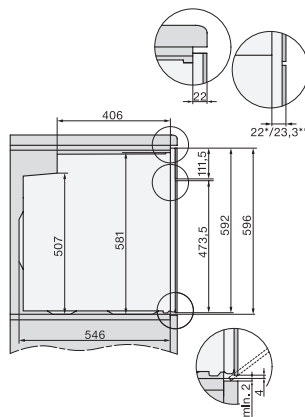

H 7464 BPX 125 Gala Ed  
 Stekeovn uten håndtak  
 i perfekt kombinerbar design med steketermometer og LED-belysning.

installation H7000 XL, installation drawing

side view H7000 XL, installation drawings

built-in H7000 XL, installation drawing

H226x-1B/BP/E/EP/I/IP, H2x6xB/BP, H7x6xB/BP/BPX,  
 installation drawings

side view H7000 XL build-under, installation drawing