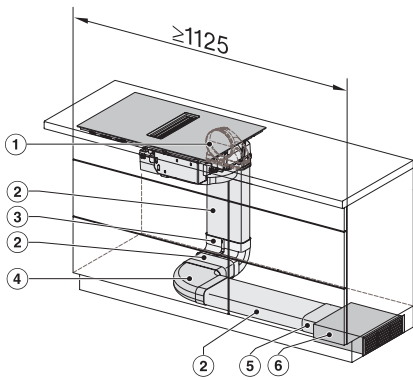

KMDA7272FL/FR, KMDA7473FL/FR – Installation variant 13
Circulating air – drawing