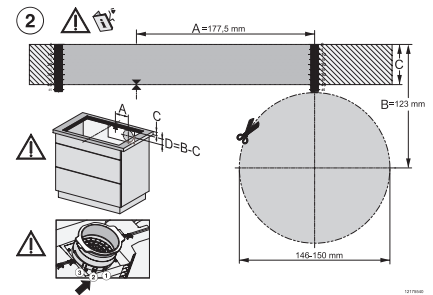

KMDA7272FL/FR, KMDA7473FL/FR – Installation variant 6
Circulating air – drawing

KMDA7272FL/FR, KMDA7473FL/FR – surface installation,
drilling template, Installation drawing