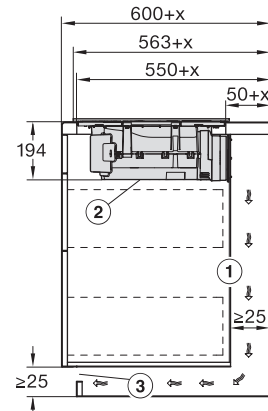

KMDA7272FL/FR, KMDA7473FL/FR, Air circulation (Installation drawing)

KMDA7272FR, KMDA7473FR – Side view lying on top+X, Plug&Play – Installation drawing