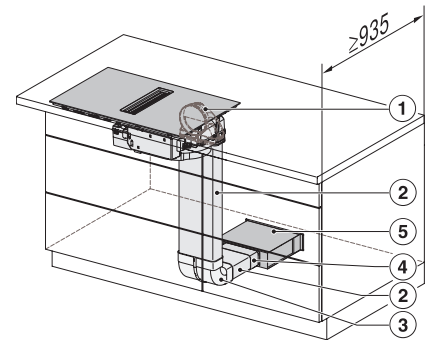

KMDA 7473 FR-U Silence
Induksjonstopp med integrert ventilator
med Silence-motor og 2 Flex-områder for omluftsdrift

KMDA7272FL/FR, KMDA7473FL/FR – surface installation,
drilling template, Installation drawing

KMDA7272FL/FR, KMDA7473FL/FR – surface installation,
21 cm, drilling template, Installation drawing