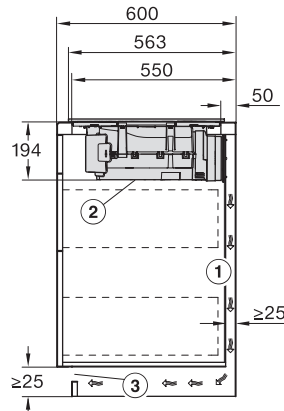

KMDA7272FR, KMDA7473FR – Side view lying on top, Plug&Play – Installation drawing