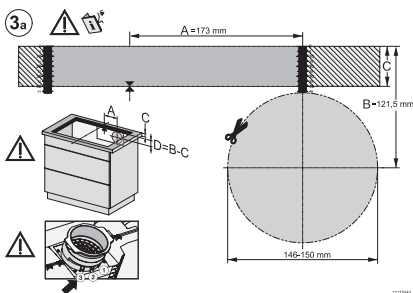

KMDA7272FL/FR, KMDA7473FL/FR – surface installation,
 21 cm, drilling template, Installation drawing