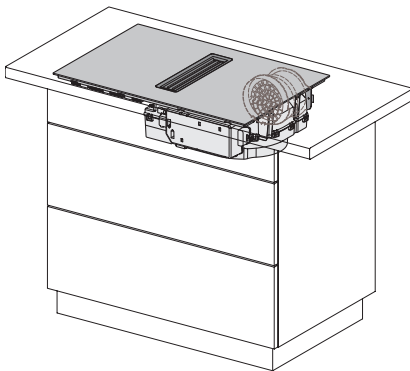

KMDA 7473 FR-U Silence
 Induksjonstopp med integrert ventilator
 med Silence-motor og 2 Flex-områder for omluftstrift

	Abluftbetrieb	Geführter Umluftbetrieb	Plug&Play-Betrieb
KMDA 7473 FR-A	✓	–	–
KMDA 7473 FR-U	–	✓	✓/✓
KMDA 7473 FL-A	✓	–	–
KMDA 7473 FL-U	–	✓	✓/✓

KMDA7473FL/FR – Operating options

KMDA7272FR, KMDA7473FR – Installation drawing

KMDA7272FL/FR, KMDA7473FL/FR, Air circulation (Installation drawing)

KMDA7272FL/FR, KMDA7473FL/FR, Plug&Play (Installation drawing)

KMDA7272FR, KMDA7473FR – Side view lying on top, Plug&Play – Installation drawing

KMDA7272FR, KMDA7473FR – Side view lying on top+X, Plug&Play – Installation drawing

KMDA7272FL/FR, KMDA7473FL/FR – Installation variant 1 Basis -drawing