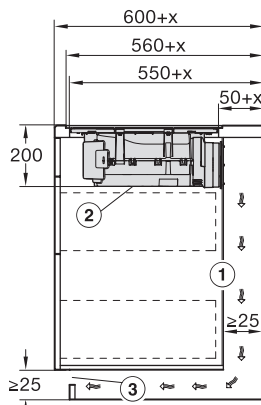

Innvendig utskjæringsmål i mm (dybde) ved planlimt montering	500
Vekt i kg	15
Ytre utskjæringsmål i mm (bredde) ved planlimt montering	804
Ytre utskjæringsmål i mm (dybde) ved planlimt montering	524
Total tilkoblingsverdi i kW	7,50
Spenning i V	230
Frekvens i Hz	50-60
Lengde på elektrisk ledning i m	1,6
Vedlagt tilbehør	
Nettkabel	Ja

KMDA7272FL, KMDA7473FL – flush – Installation drawing

KMDA7272FL, KMDA7473FL – Installation drawing

KMDA7272FL/FR – Operating options

KMDA7272FL/FR, KMDA7473FL/FR, Exhaust air (Installation drawing)

KMDA7272FL, KMDA7473FL – Side view flush, Plug&Play – Installation drawing

KMDA7272FL, KMDA7473FL – Side view lying on top, Plug&Play – Installation drawing

KMDA7272FL, KMDA7473FL – Side view flush+X, Plug&Play – Installation drawing

KMDA7272FL, KMDA7473FL – Side view lying on top+X, Plug&Play – Installation drawing