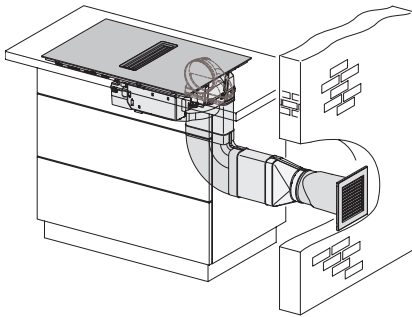

KMDA 7272 FL-A Silence

Induksjonstopp med integrert ventilator med Silence-motor og 4 separate kokesoner for utluftningsdrift

	Abluftbetrieb	Geführter Umluftbetrieb	Plug&Play-Betrieb
KMDA 7272 FR-A	✓	–	–
KMDA 7272 FR-U	–	✓	✓/✓
KMDA 7272 FL-A	✓	–	–
KMDA 7272 FL-U	–	✓	✓/✓

KMDA7272FL, KMDA7473FL – flush – Installation drawing

KMDA7272FL, KMDA7473FL – Installation drawing

KMDA7272FL/FR – Operating options

KMDA7272FL/FR, KMDA7473FL/FR, Exhaust air (Installation drawing)

KMDA7272FL, KMDA7473FL – Side view flush, Plug&Play – Installation drawing

KMDA7272FL, KMDA7473FL – Side view lying on top, Plug&Play – Installation drawing

KMDA7272FL, KMDA7473FL – Side view flush+X, Plug&Play – Installation drawing

KMDA7272FL, KMDA7473FL – Side view lying on top+X, Plug&Play – Installation drawing