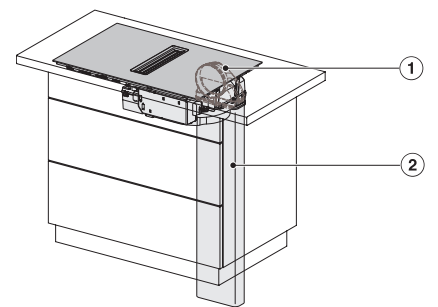

KMDA7272FL, KMDA7473FL – flush – Installation drawing

KMDA7272FL, KMDA7473FL – Installation drawing

KMDA7272FL/FR – Operating options

KMDA7272FL/FR, KMDA7473FL/FR, Exhaust air (Installation drawing)

KMDA7272FL, KMDA7473FL – Side view flush, Plug&Play – Installation drawing

KMDA7272FL, KMDA7473FL – Side view lying on top, Plug&Play – Installation drawing

KMDA7272FL, KMDA7473FL – Side view flush+X, Plug&Play – Installation drawing

KMDA7272FL, KMDA7473FL – Side view lying on top+X, Plug&Play – Installation drawing