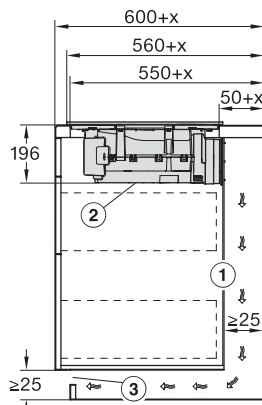

Innvendig utskjæringsmål i mm (dybde) ved planlimt montering	500
Vekt i kg	15
Ytre utskjæringsmål i mm (bredde) ved planlimt montering	804
Ytre utskjæringsmål i mm (dybde) ved planlimt montering	524
Total tilkoblingsverdi i kW	7,50
Spenning i V	230
Frekvens i Hz	50-60
Lengde på elektrisk ledning i m	1,6
Vedlagt tilbehør	
Nettkabel	Ja

KMDA7272FL, KMDA7473FL – flush – Installation drawing

KMDA7272FL, KMDA7473FL – Installation drawing

KMDA7272FL/FR – Operating options

KMDA7272FL/FR, KMDA7473FL/FR, Exhaust air (Installation drawing)

KMDA7272FL, KMDA7473FL – Side view flush, Plug&Play – Installation drawing

KMDA7272FL, KMDA7473FL – Side view lying on top, Plug&Play – Installation drawing

KMDA7272FL, KMDA7473FL – Side view flush+X, Plug&Play – Installation drawing

KMDA7272FL, KMDA7473FL – Side view lying on top+X, Plug&Play – Installation drawing