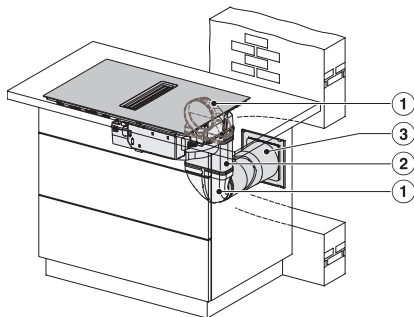

KMDA7272FL, KMDA7473FL – Side view lying on top, Plug&Play – Installation drawing

KMDA7272FL, KMDA7473FL – Side view flush+X, Plug&Play – Installation drawing

KMDA7272FL, KMDA7473FL – Side view lying on top+X, Plug&Play – Installation drawing

KMDA7272FL/FR, KMDA7473FL/FR – Installation variant 1 Basis -drawing

KMDA 7272 FL-A Silence

Induksjonstopp med integrert ventilator

med Silence-motor og 4 separate kokesoner for utluftningsdrift

KMDA7272FL/FR, KMDA7473FL/FR – Installation variant
2 Basis – drawing