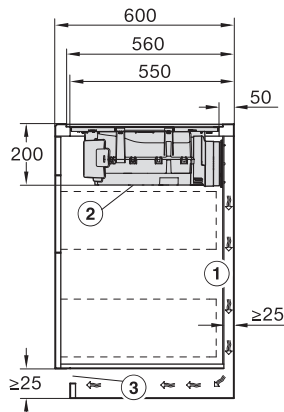

Innvendig utskjæringsmål i mm (dybde) ved planlimt montering	500
Vekt i kg	15
Ytre utskjæringsmål i mm (bredde) ved planlimt montering	804
Ytre utskjæringsmål i mm (dybde) ved planlimt montering	524
Total tilkoblingsverdi i kW	7,50
Spenning i V	230
Frekvens i Hz	50-60
Lengde på elektrisk ledning i m	1,6
Vedlagt tilbehør	
Nettkabel	Ja

KMDA7272FL, KMDA7473FL – flush – Installation drawing

KMDA7272FL, KMDA7473FL – Installation drawing

KMDA7272FL/FR – Operating options

KMDA7272FL/FR, KMDA7473FL/FR, Exhaust air (Installation drawing)

KMDA7272FL, KMDA7473FL – Side view flush, Plug&Play – Installation drawing

KMDA7272FL, KMDA7473FL – Side view lying on top, Plug&Play – Installation drawing

KMDA7272FL, KMDA7473FL – Side view flush+X, Plug&Play – Installation drawing

KMDA7272FL, KMDA7473FL – Side view lying on top+X, Plug&Play – Installation drawing