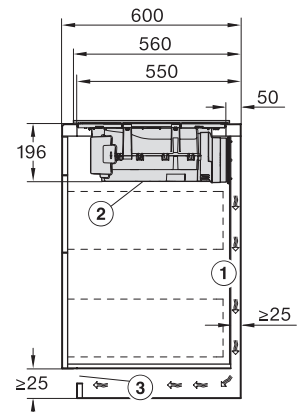

Innvendig utskjæringsmål i mm (dybde) ved planlimt montering	500
Vekt i kg	15
Ytre utskjæringsmål i mm (bredde) ved planlimt montering	804
Ytre utskjæringsmål i mm (dybde) ved planlimt montering	524
Total tilkoblingsverdi i kW	7,50
Spenning i V	230
Frekvens i Hz	50-60
Lengde på elektrisk ledning i m	1,6
Vedlagt tilbehør	
Nettkabel	Ja

KMDA7272FL, KMDA7473FL – flush – Installation drawing

KMDA7272FL, KMDA7473FL – Installation drawing

KMDA7272FL/FR – Operating options

KMDA7272FL/FR, KMDA7473FL/FR, Exhaust air (Installation drawing)

KMDA7272FL, KMDA7473FL – Side view flush, Plug&Play – Installation drawing

KMDA7272FL, KMDA7473FL – Side view lying on top, Plug&Play – Installation drawing

KMDA7272FL, KMDA7473FL – Side view flush+X, Plug&Play – Installation drawing

KMDA7272FL, KMDA7473FL – Side view lying on top+X, Plug&Play – Installation drawing