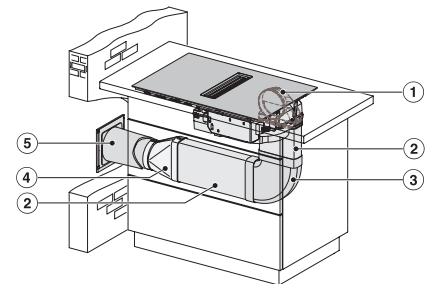

KMDA7272FL/FR, KMDA7473FL/FR – Installation variant
9 Exhaust air – drawing