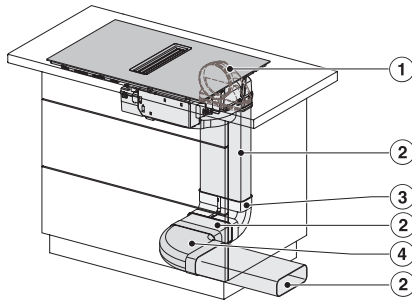

KMDA 7272 FL-A Silence

Induksjonstopp med integrert ventilator

med Silence-motor og 4 separate kokesoner for utluftningsdrift