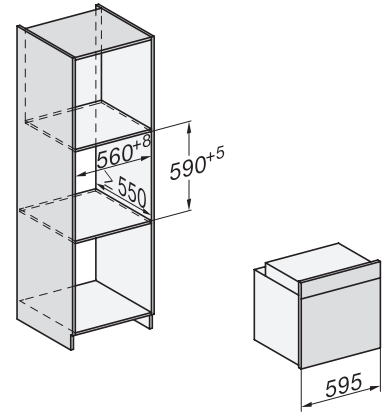

H 2761 BP

Stekeovn

i rustfritt stål med nettverksfunksjon, pyrolyse og FlexiClip-skinner.

installation H7000 XL, installation drawing

side view H7000 XL, installation drawings

built-in H7000 XL, installation drawing

H226x-1B/BP/E/EP/I/IP, H2x6xB/BP, H7x6xB/BP/BPX, installation drawings

DG2740, DG7140, DGM7340, H2760B/BP, H7140BM, H7x64B/BP, H7x60B/BP installation drawings

side view H7000 XL build-under, installation drawing