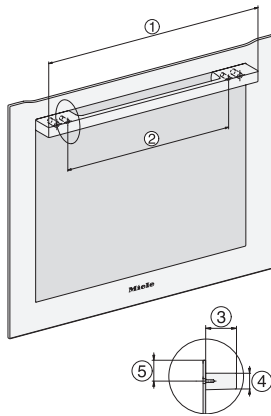

H 2761 BP

Stekeovn

i rustfritt stål med nettverksfunksjon, pyrolyse og FlexiClip-skinner.

installation H7000 XL, installation drawing

side view H7000 XL, installation drawings

built-in H7000 XL, installation drawing

H226x-1B/BP/E/EP/I/IP, H2x6xB/BP, H7x6xB/BP/BPX, installation drawings

DG2740, DG7140, DGM7340, H2760B/BP, H7140BM, H7x64B/BP, H7x60B/BP installation drawings

side view H7000 XL build-under, installation drawing