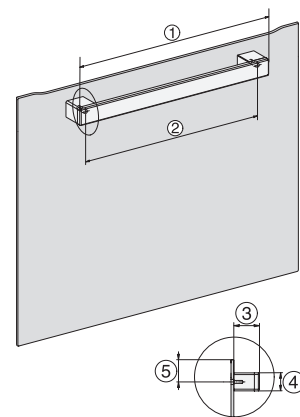

### Stekeovn

i moderne design med nettverksfunksjon, PerfectClean og FlexiClip-skinner.

installation H7000 XL, installation drawing

side view H7000 XL, installation drawings

built-in H7000 XL, installation drawing

H226x-1B/BP/E/EP/I/IP, H2x6xB/BP, H7x6xB/BP/BPX, installation drawings

side view H7000 XL build-under, installation drawing

H2465B, H2465BP, H2466B, H2466BP, H2467B, H2467BP, H2468B, H2468BP, installation drawings