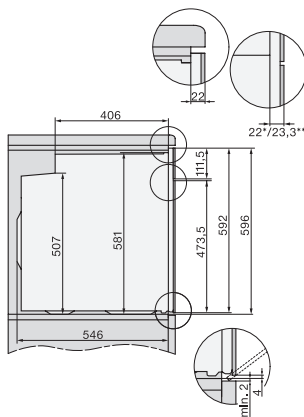

### Stekeovn

i moderne design med nettverksfunksjon, PerfectClean og FlexiClip-skinner.

installation H7000 XL, installation drawing

side view H7000 XL, installation drawings

built-in H7000 XL, installation drawing

H226x-1B/BP/E/EP/I/IP, H2x6xB/BP, H7x6xB/BP/BPX, installation drawings

side view H7000 XL build-under, installation drawing

H2465B, H2465BP, H2466B, H2466BP, H2467B, H2467BP, H2468B, H2468BP, installation drawings