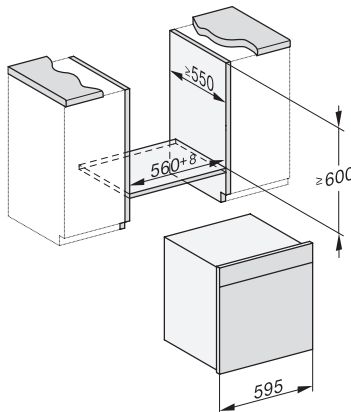

built-in DGC XXL build-under, installation drawing